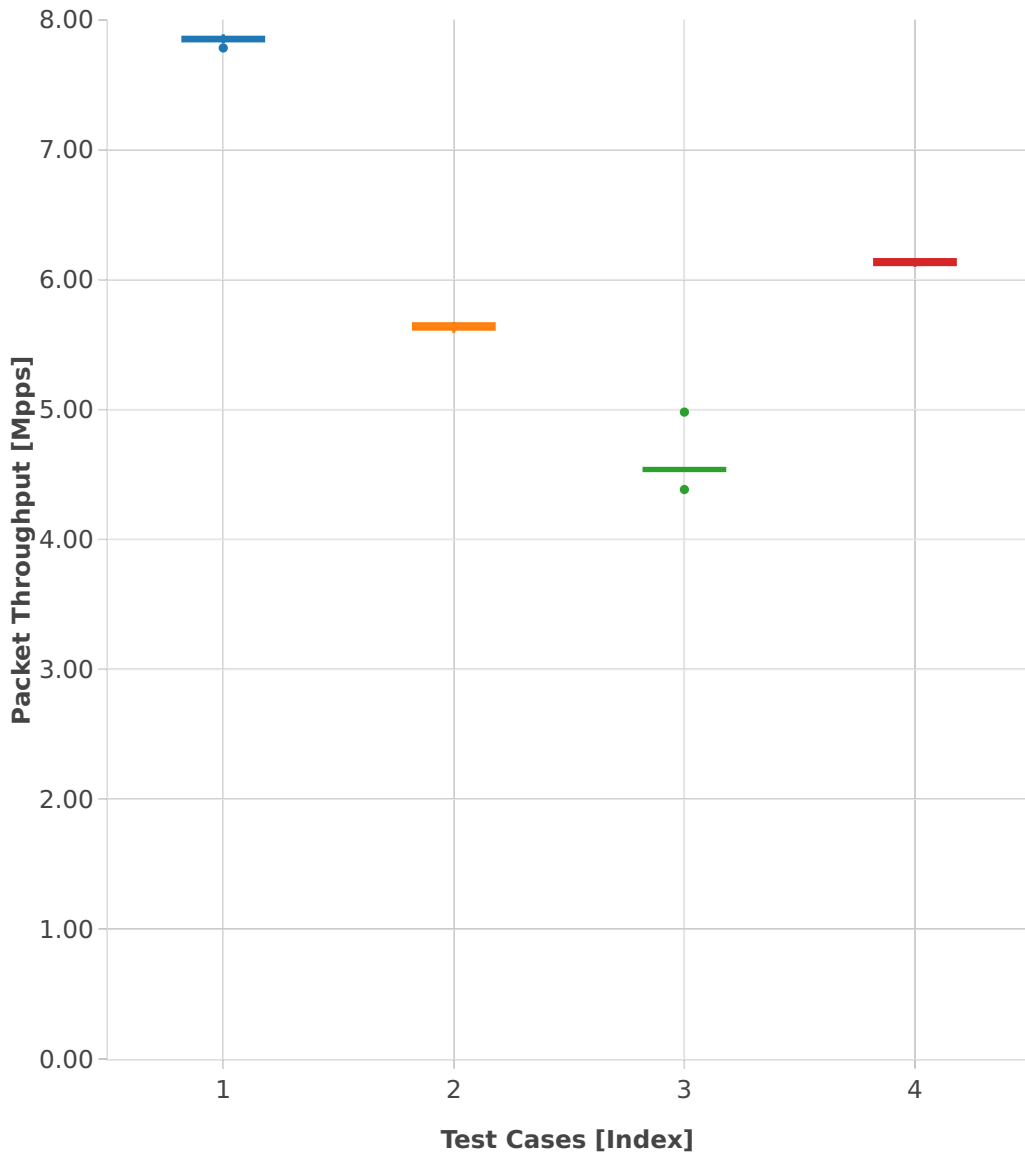

Throughput: memif-2n-skx-xxv710-64b-2t1c-base_and_features-ndr

- 1. (10 runs) eth-l2xcbase-eth-2memif-1dcr
- 2. (10 runs) eth-l2bdbasemaclrn-eth-2memif-1dcr
- 3. (10 runs) dot1q-l2bdbasemaclrn-eth-2memif-1dcr
- 4. (10 runs) ethip4-ip4base-eth-2memif-1dcr