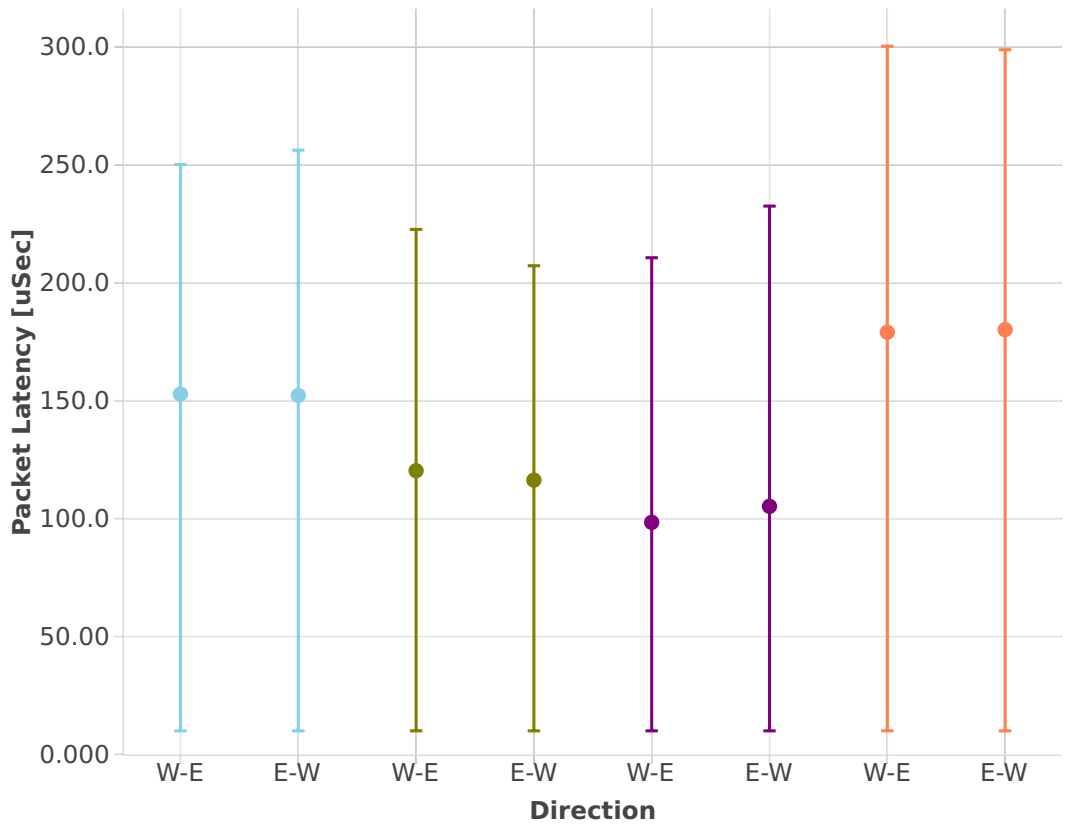

Latency: memif-2n-skx-xxv710-64b-2t1c-base_and_features-ndr

- eth-l2xcbase-eth-2memif-1dcr
- eth-l2bdbasemaclrn-eth-2memif-1dcr
- dot1q-l2bdbasemaclrn-eth-2memif-1dcr
- ethip4-ip4base-eth-2memif-1dcr