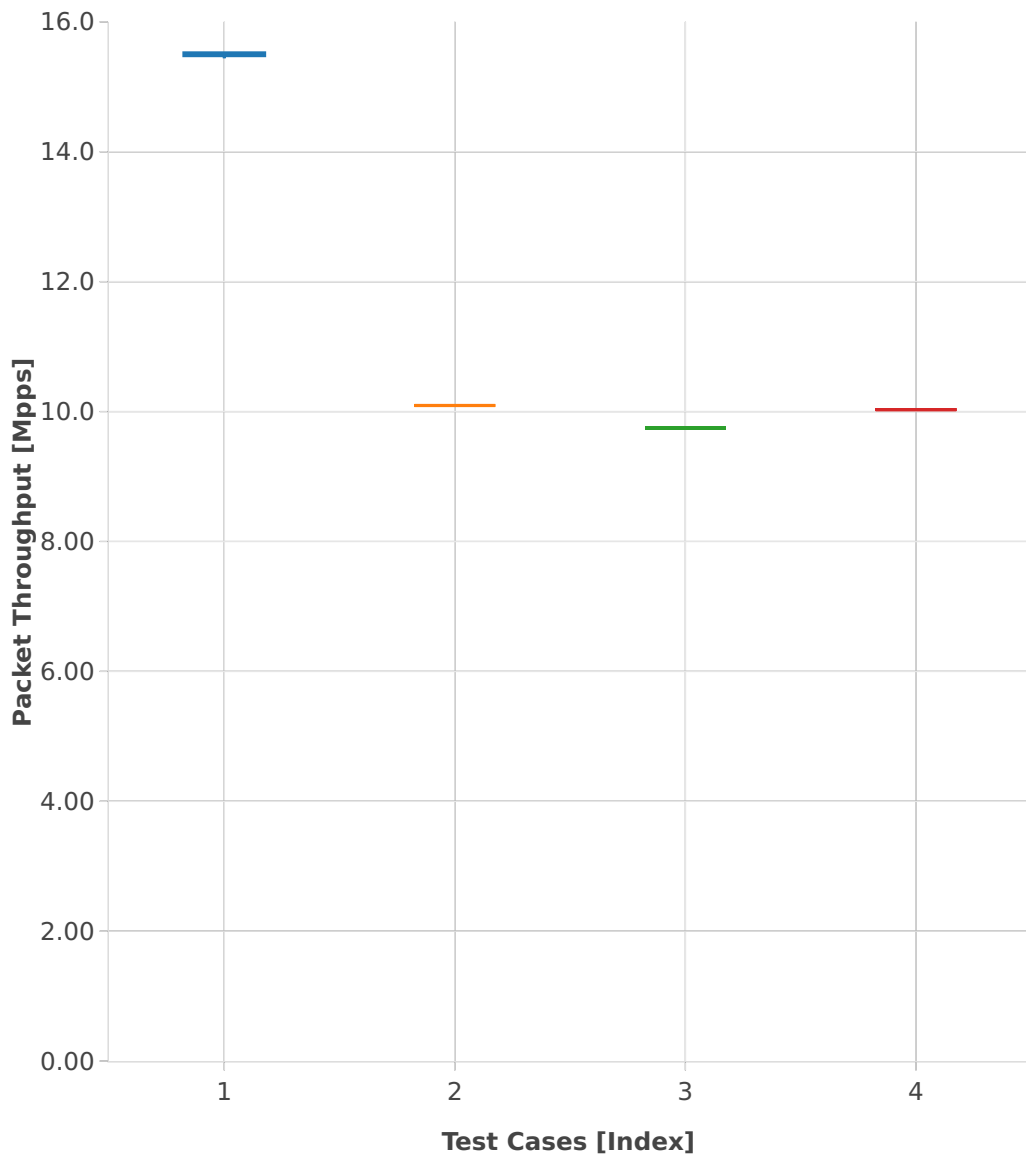

Throughput: memif-2n-skx-x710-64b-4t2c-base_and_scale-pdr

- 1. (10 runs) eth-l2xcbase-eth-2memif-1dcr
- 2. (01 run) 2n-eth-l2bd-eth-8memif-4chain-4dcr-vppip4
- 3. (01 run) 2n-eth-l2bd-eth-12memif-6pipe-12dcr-vppip4
- 4. (01 run) 2n-eth-l2bd-eth-8memif-4pipe-16dcr-vppip4