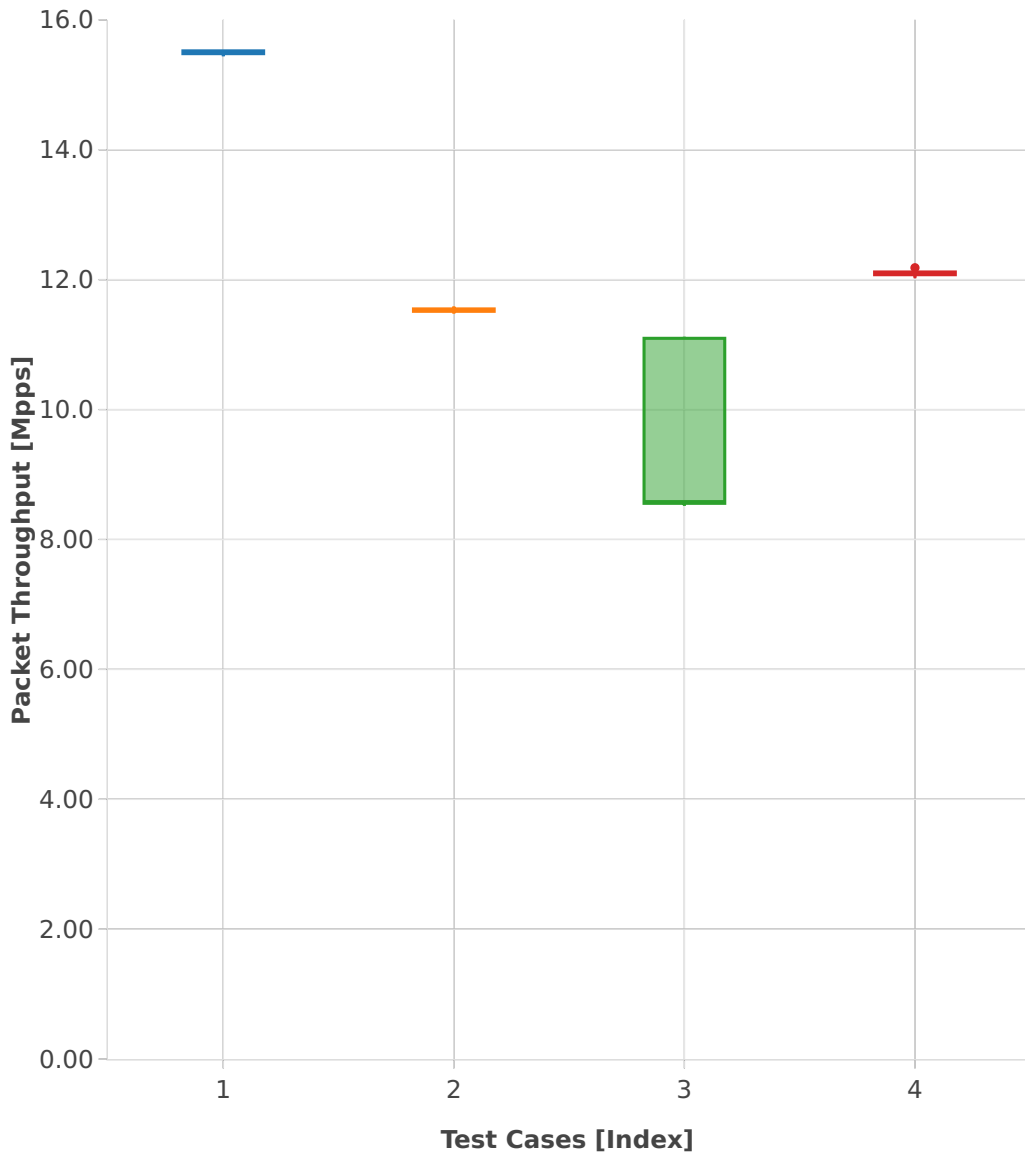

Throughput: memif-2n-skx-x710-64b-4t2c-base_and_features-pdr

- 1. (10 runs) eth-l2xcbase-eth-2memif-1dcr
- 2. (10 runs) dot1q-l2bdbasemaclrn-eth-2memif-1dcr
- 3. (10 runs) eth-l2bdbasemaclrn-eth-2memif-1dcr
- 4. (10 runs) ethip4-ip4base-eth-2memif-1dcr