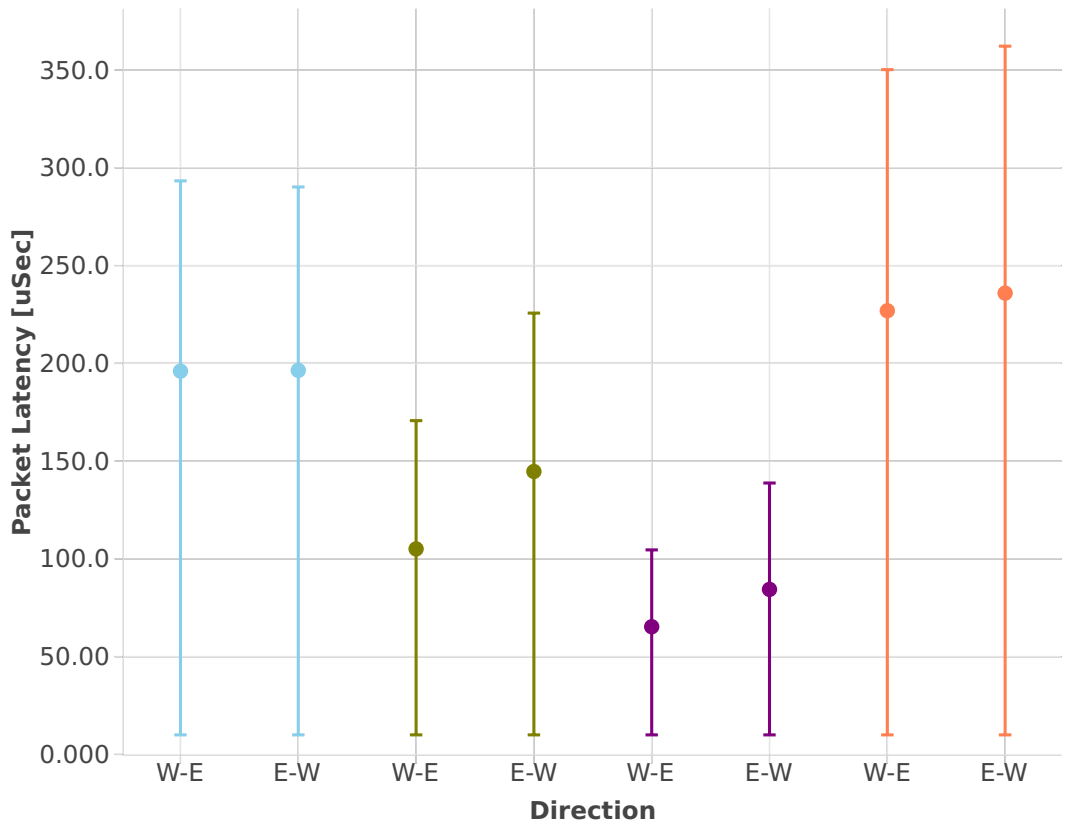

Latency: memif-2n-skx-x710-64b-4t2c-base_and_features-ndr

- eth-l2xcbase-eth-2memif-1dcr
- dot1q-l2bdbasemaclrn-eth-2memif-1dcr
- eth-l2bdbasemaclrn-eth-2memif-1dcr
- ethip4-ip4base-eth-2memif-1dcr