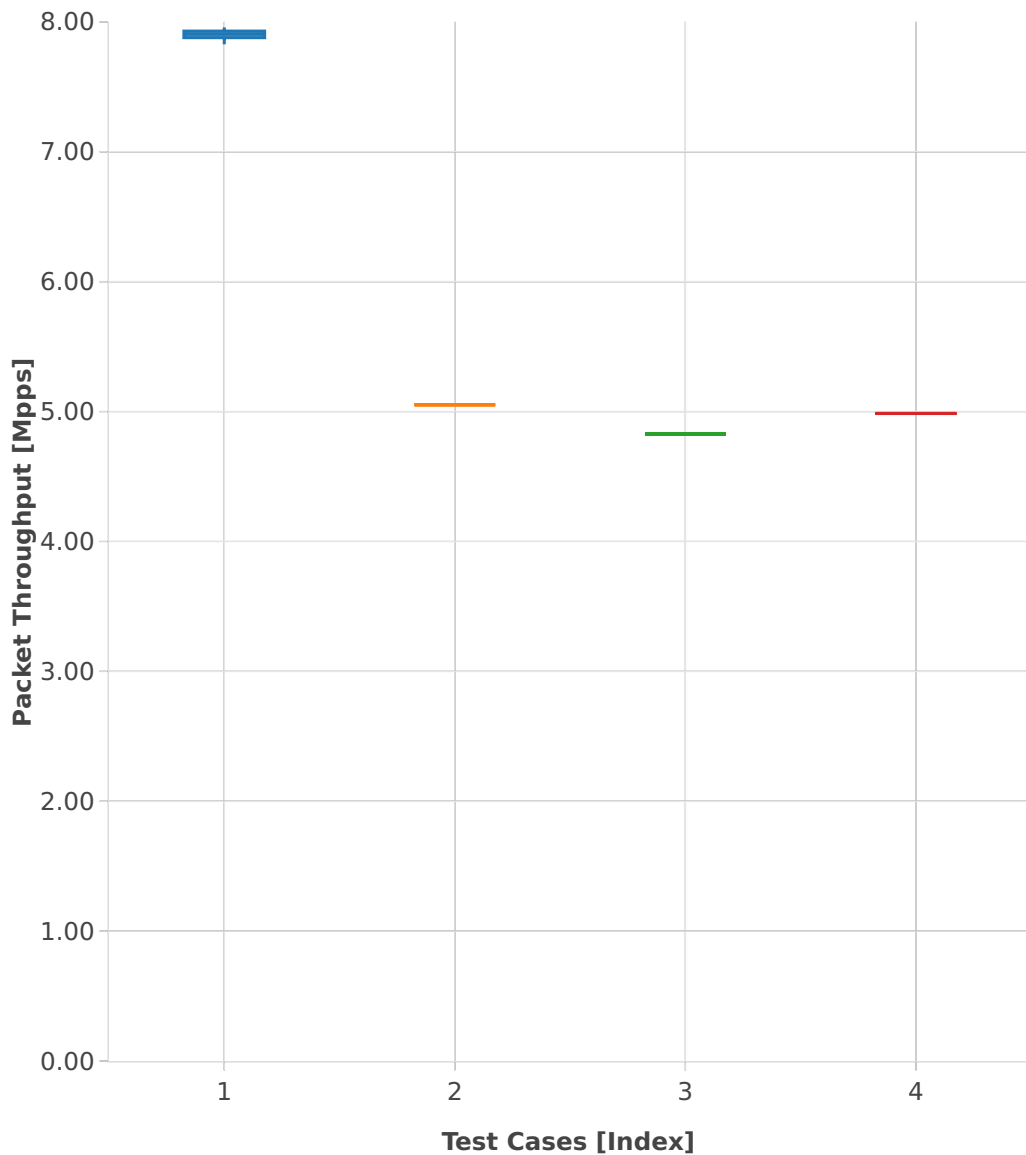

Throughput: memif-2n-skx-x710-64b-2t1c-base_and_scale-pdr

- 1. (10 runs) eth-l2xcbase-eth-2memif-1dcr
- 2. (01 run) 2n-eth-l2bd-eth-8memif-4chain-4dcr-vppip4
- 3. (01 run) 2n-eth-l2bd-eth-12memif-6pipe-12dcr-vppip4
- 4. (01 run) 2n-eth-l2bd-eth-8memif-4pipe-16dcr-vppip4