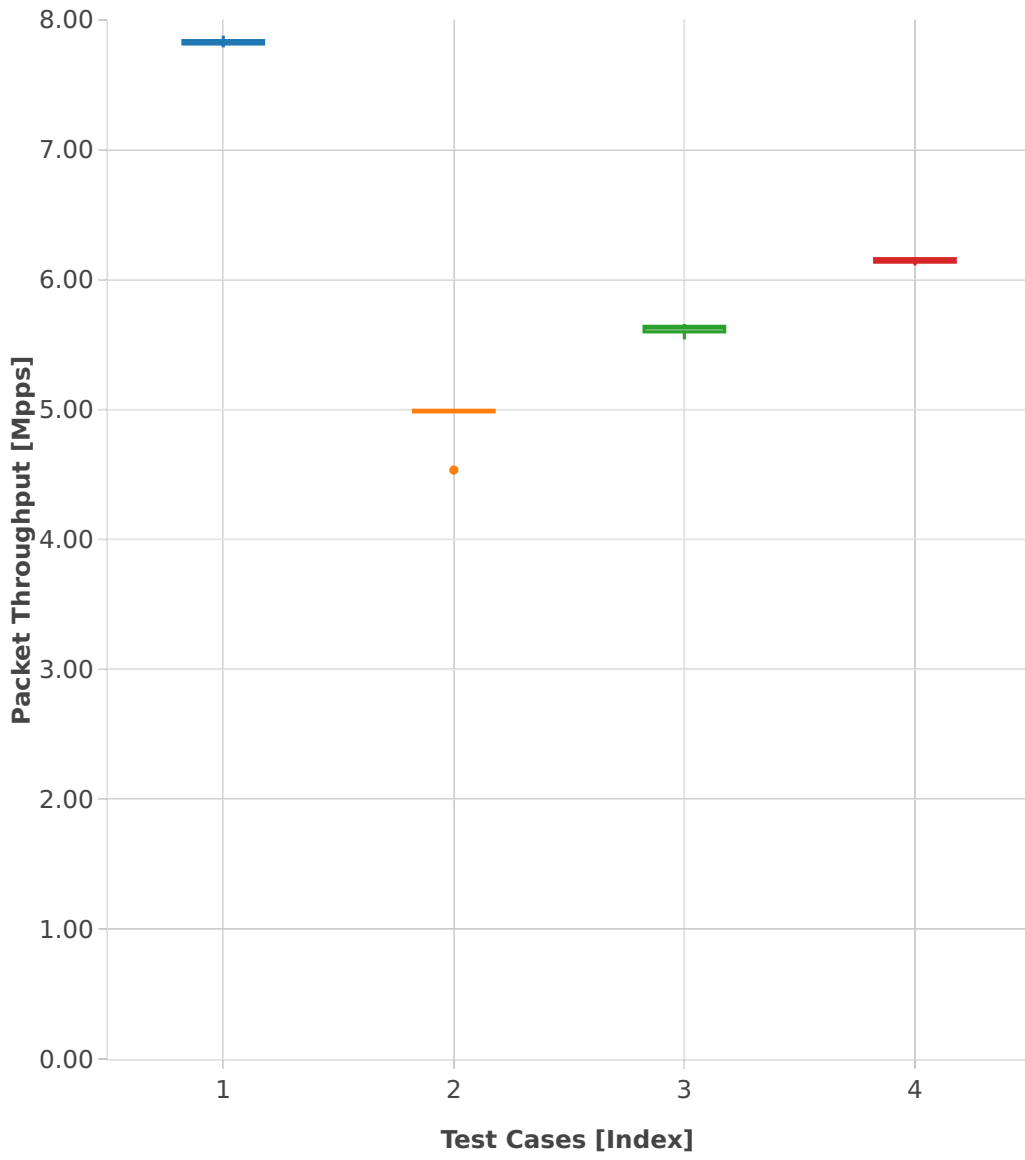

Throughput: memif-2n-skx-x710-64b-2t1c-base_and_features-ndr

- 1. (10 runs) eth-l2xcbase-eth-2memif-1dcr
- 2. (10 runs) dot1q-l2bdbasemaclrn-eth-2memif-1dcr
- 3. (10 runs) eth-l2bdbasemaclrn-eth-2memif-1dcr
- 4. (10 runs) ethip4-ip4base-eth-2memif-1dcr