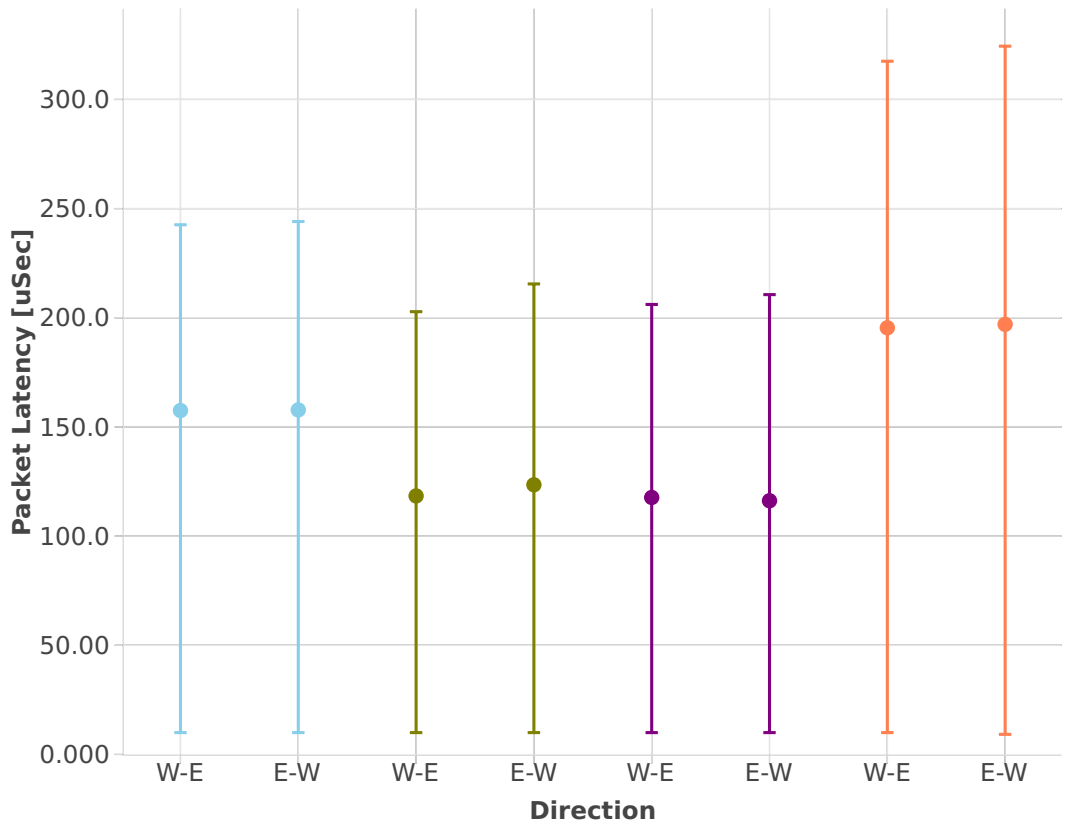

Latency: memif-2n-skx-x710-64b-2t1c-base_and_features-ndr

- eth-l2xcbase-eth-2memif-1dcr
- dot1q-l2bdbasemaclrn-eth-2memif-1dcr
- eth-l2bdbasemaclrn-eth-2memif-1dcr
- ethip4-ip4base-eth-2memif-1dcr