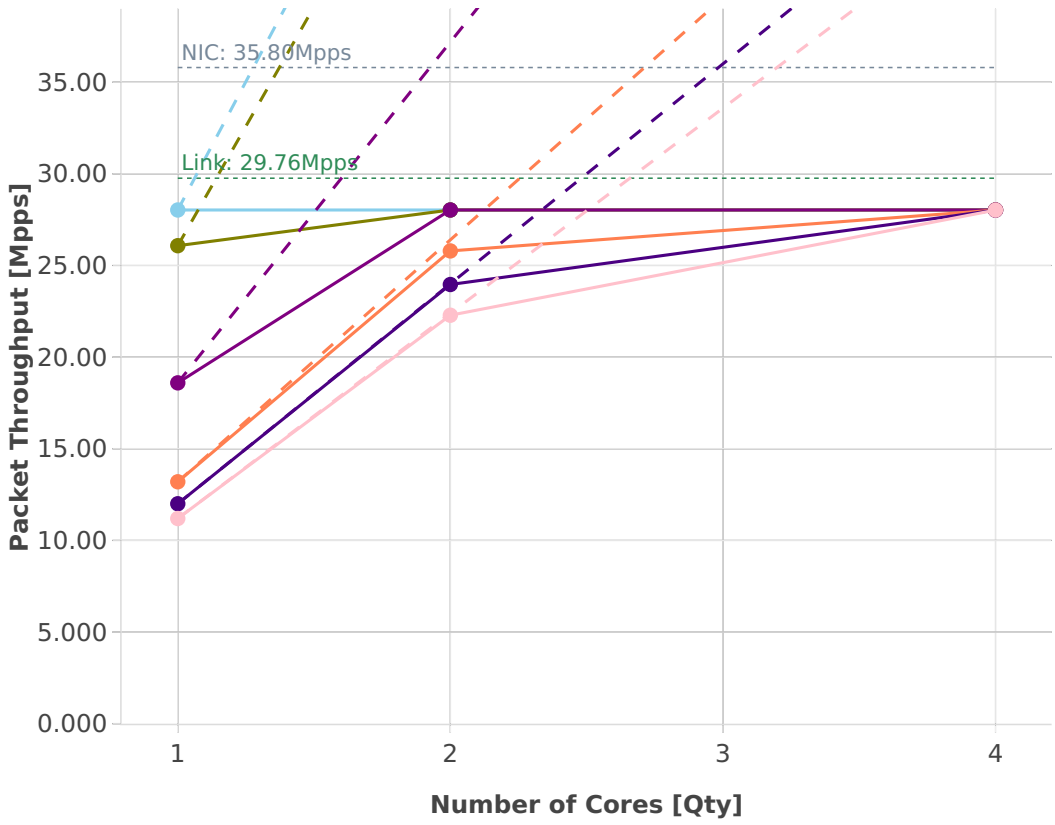

# Speedup Multi-core: l2sw-3n-skx-x710-64b-base\_and\_scale-pdr

- Perfect    — Measured    ... Limit
- eth-l2patch
  - eth-l2xcbase
  - eth-l2bdbasemaclrn
  - eth-l2bdscale10kmaclrn
  - eth-l2bdscale100kmaclrn
  - eth-l2bdscale1mmaclrn