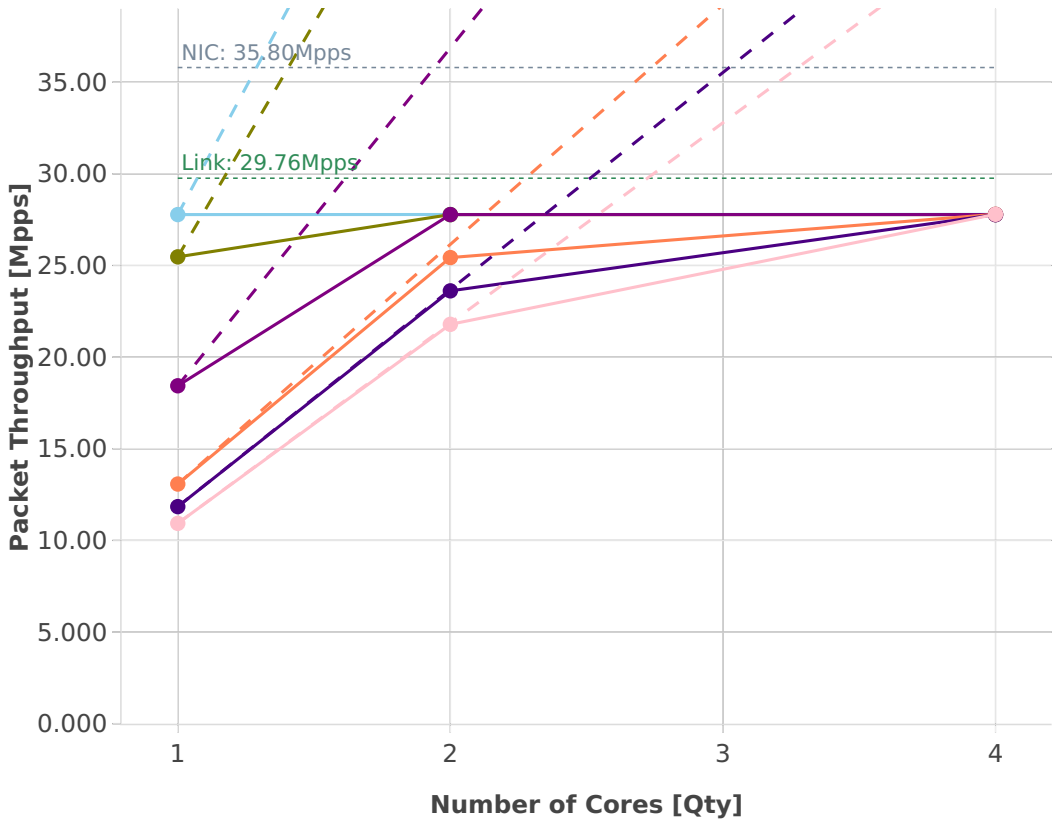

Speedup Multi-core: l2sw-3n-skx-x710-64b-base_and_scale-ndr

- Perfect — Measured ... Limit
- eth-l2patch
 - eth-l2xcbase
 - eth-l2bdbasemaclrn
 - eth-l2bdscale10kmaclrn
 - eth-l2bdscale100kmaclrn
 - eth-l2bdscale1mmaclrn