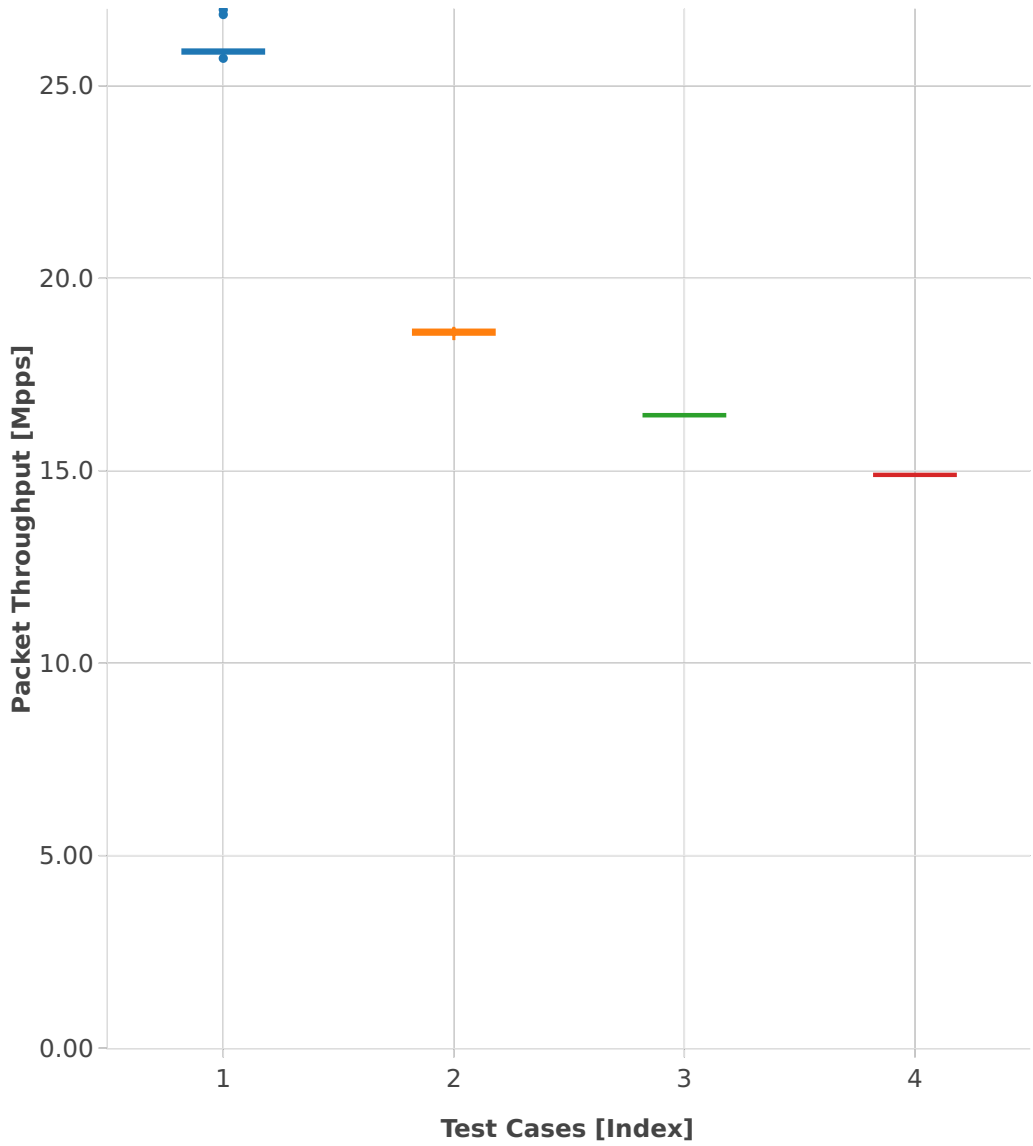

Throughput: l2sw-3n-skx-x710-64b-2t1c-features-pdr

- 1. (10 runs) eth-l2xcbase
- 2. (10 runs) eth-l2bdbasemaclrn
- 3. (10 runs) dot1q-l2xcbase
- 4. (10 runs) dot1q-l2bdbasemaclrn