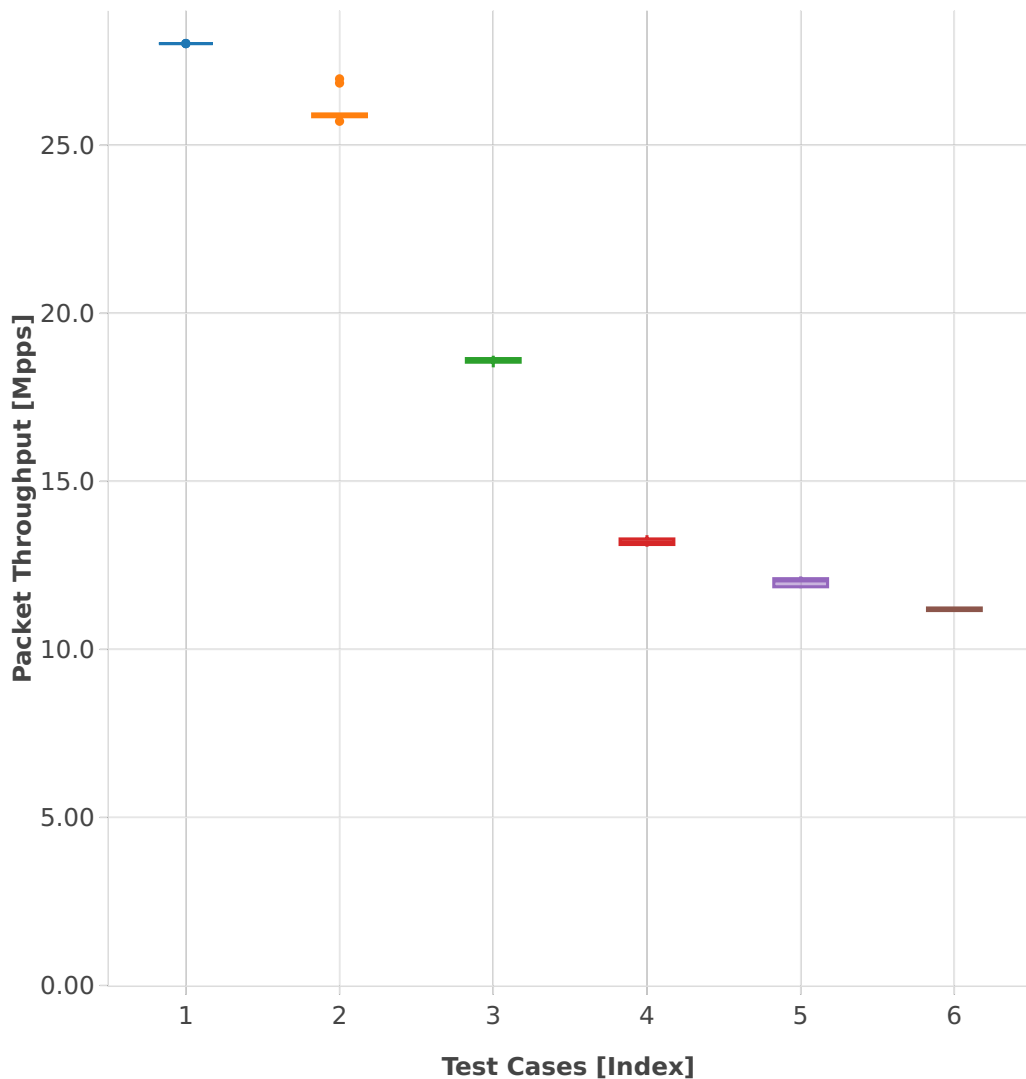

Throughput: l2sw-3n-skx-x710-64b-2t1c-base_and_scale-pdr

- 1. (10 runs) eth-l2patch
- 2. (10 runs) eth-l2xcbase
- 3. (10 runs) eth-l2bdbasemaclrn
- 4. (10 runs) eth-l2bdscale10kmaclrn
- 5. (10 runs) eth-l2bdscale100kmaclrn
- 6. (10 runs) eth-l2bdscale1mmaclrn