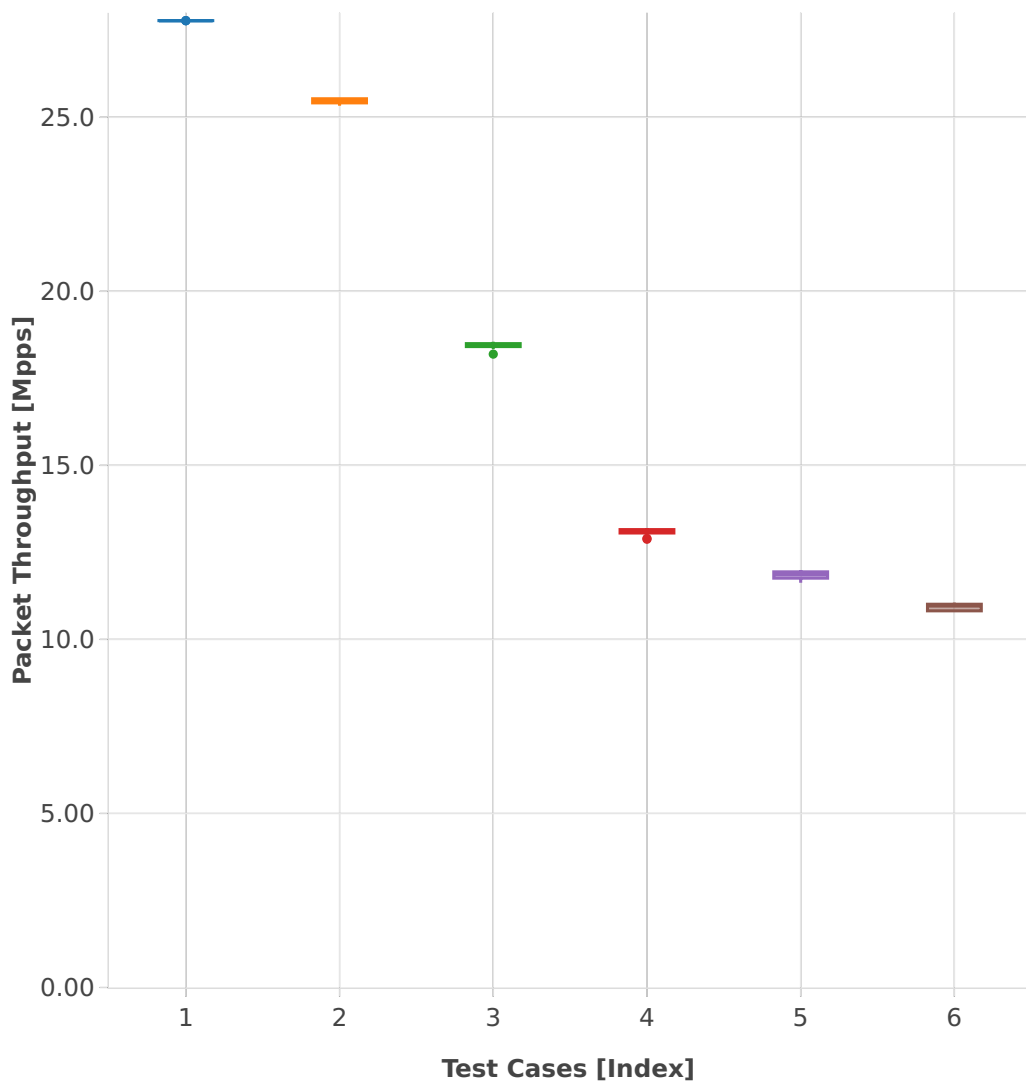

Throughput: l2sw-3n-skx-x710-64b-2t1c-base_and_scale-ndr

- 1. (10 runs) eth-l2patch
- 2. (10 runs) eth-l2xcbase
- 3. (10 runs) eth-l2bdbasemaclrn
- 4. (10 runs) eth-l2bdscale10kmaclrn
- 5. (10 runs) eth-l2bdscale100kmaclrn
- 6. (10 runs) eth-l2bdscale1mmaclrn