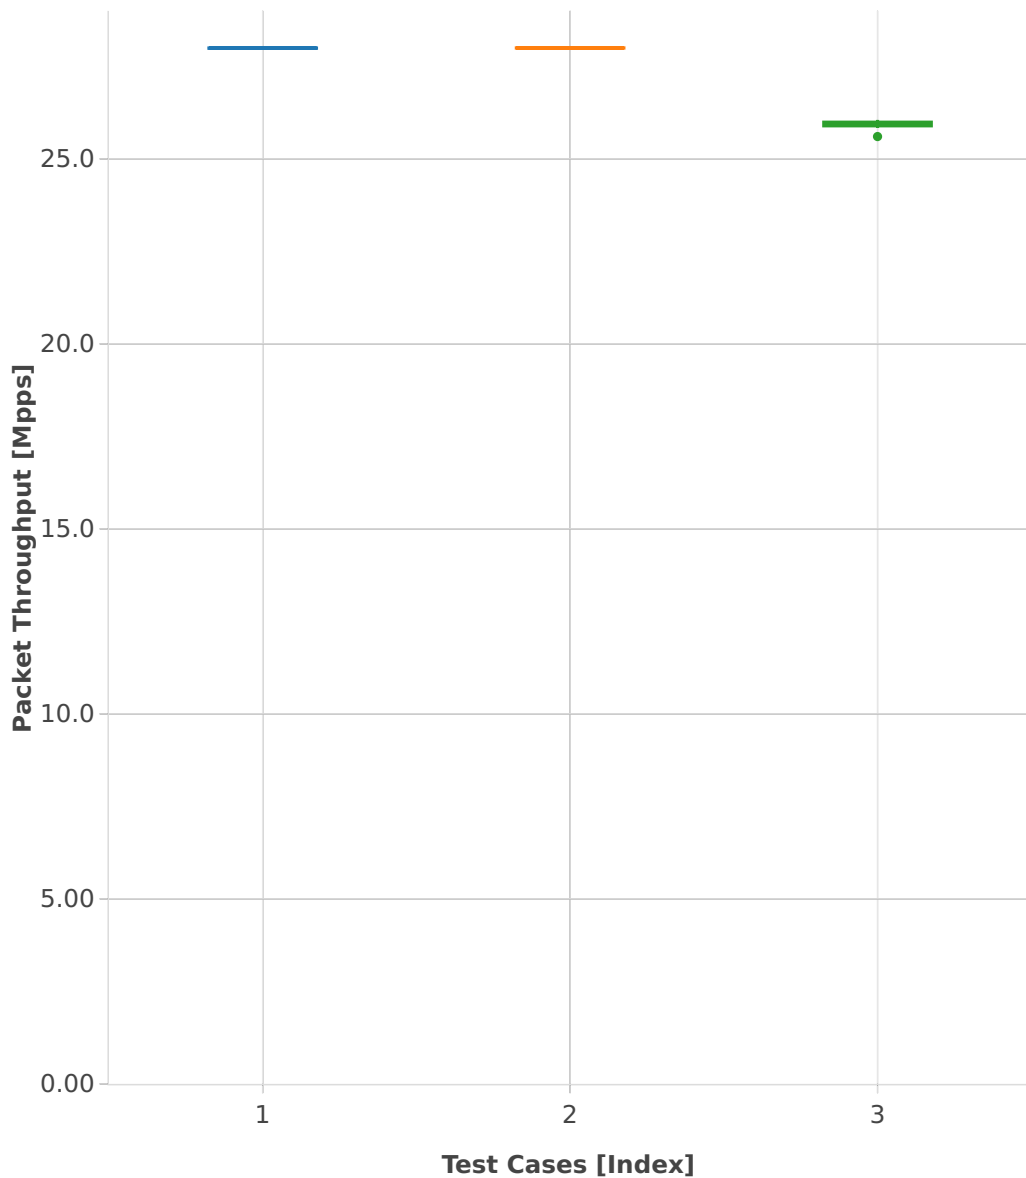

Throughput: l2sw-3n-hsw-xl710-64b-2t2c-base-pdr

- 1. (10 runs) eth-l2patch
- 2. (10 runs) eth-l2xcbase
- 3. (10 runs) eth-l2bdbasemaclrn