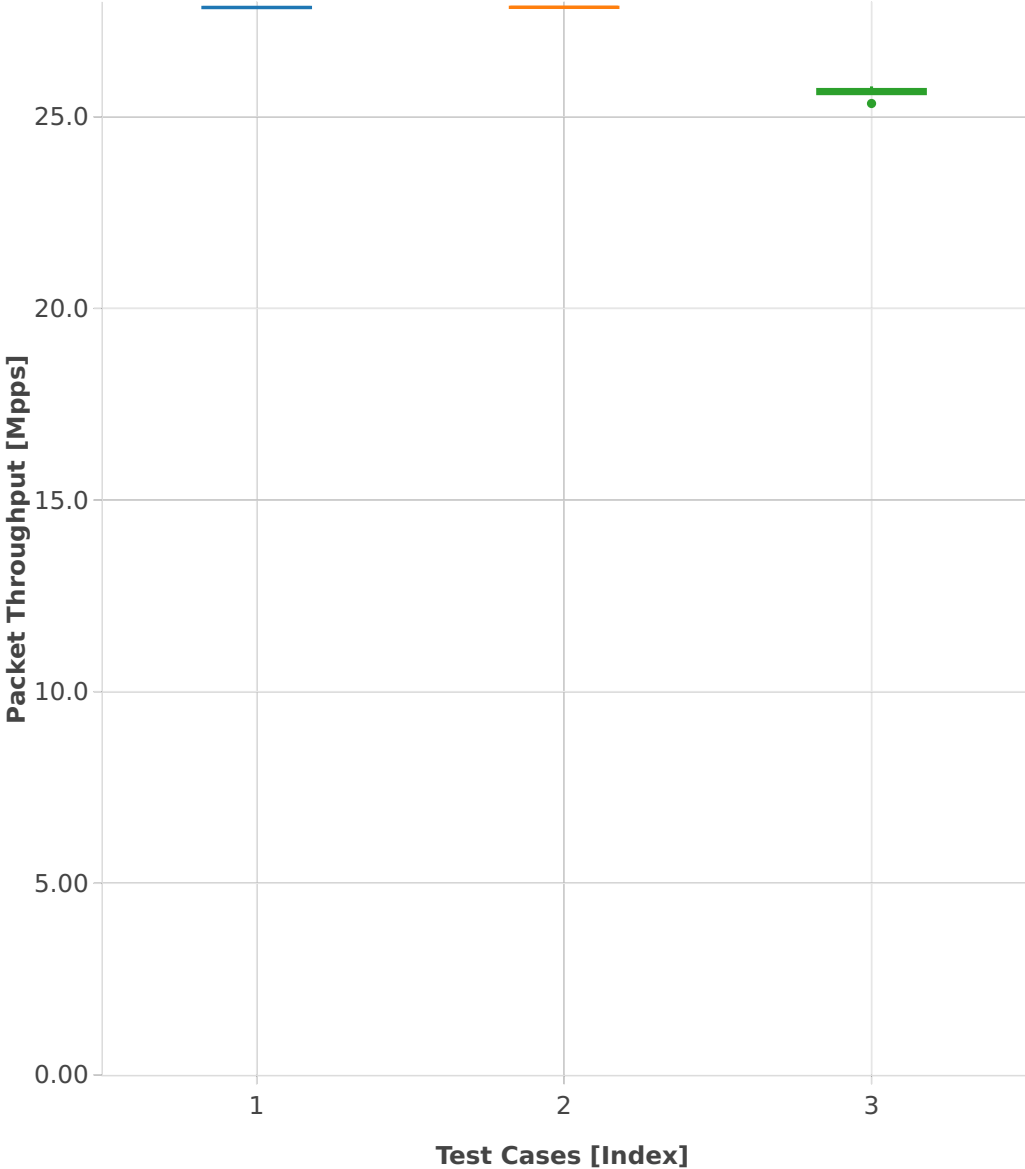

Throughput: l2sw-3n-hsw-xl710-64b-2t2c-base-ndr

- 1. (10 runs) eth-l2patch
- 2. (10 runs) eth-l2xcbase
- 3. (10 runs) eth-l2bdbasemaclrn