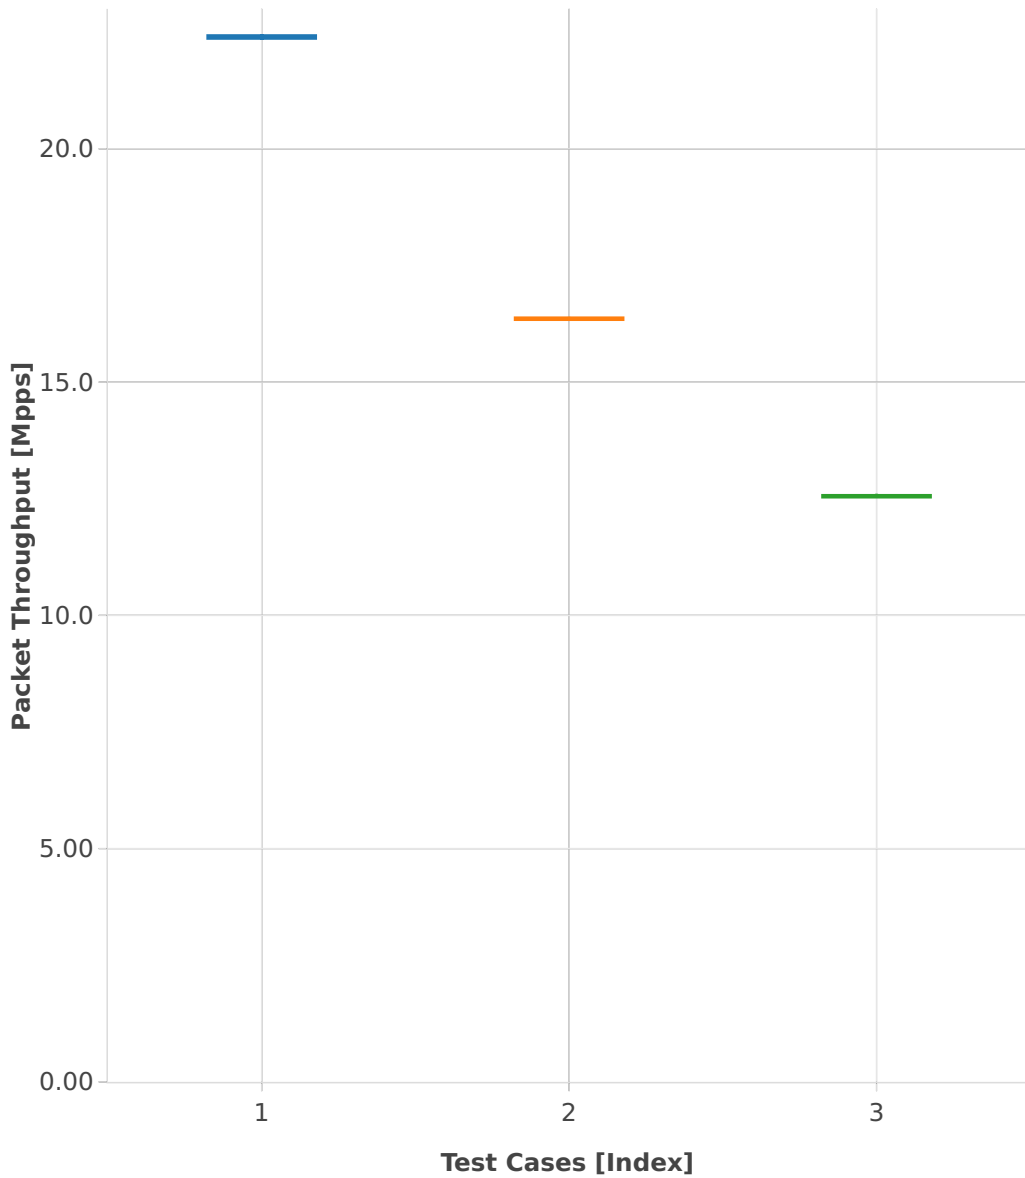

Throughput: l2sw-3n-hsw-xl710-64b-1t1c-base-pdr

- 1. (10 runs) eth-l2patch
- 2. (10 runs) eth-l2xcbase
- 3. (10 runs) eth-l2bdbasemaclrn