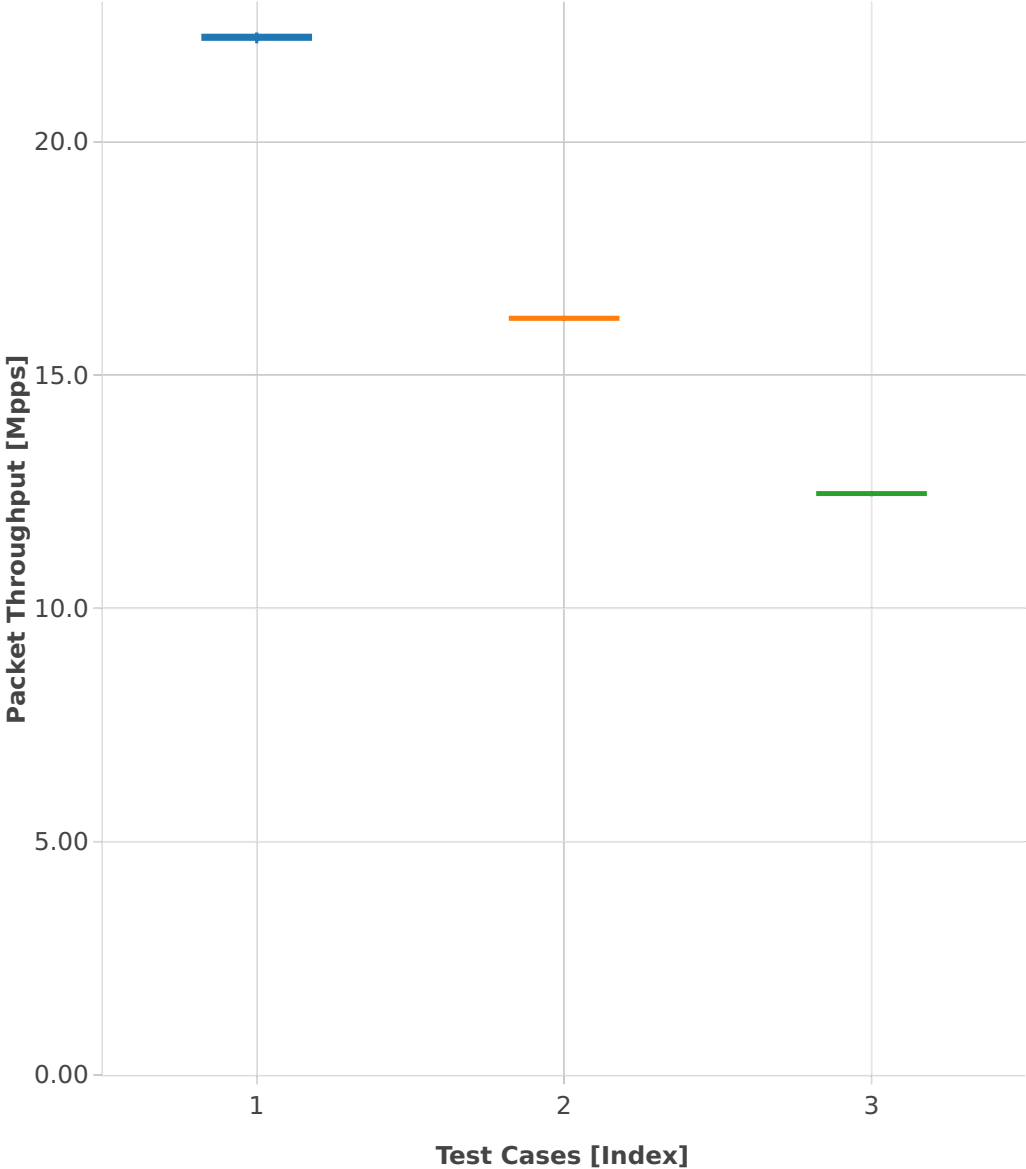

# Throughput: l2sw-3n-hsw-xl710-64b-1t1c-base-ndr

- 1. (10 runs) eth-l2patch
- 2. (10 runs) eth-l2xcbase
- 3. (10 runs) eth-l2bdbasemaclrn