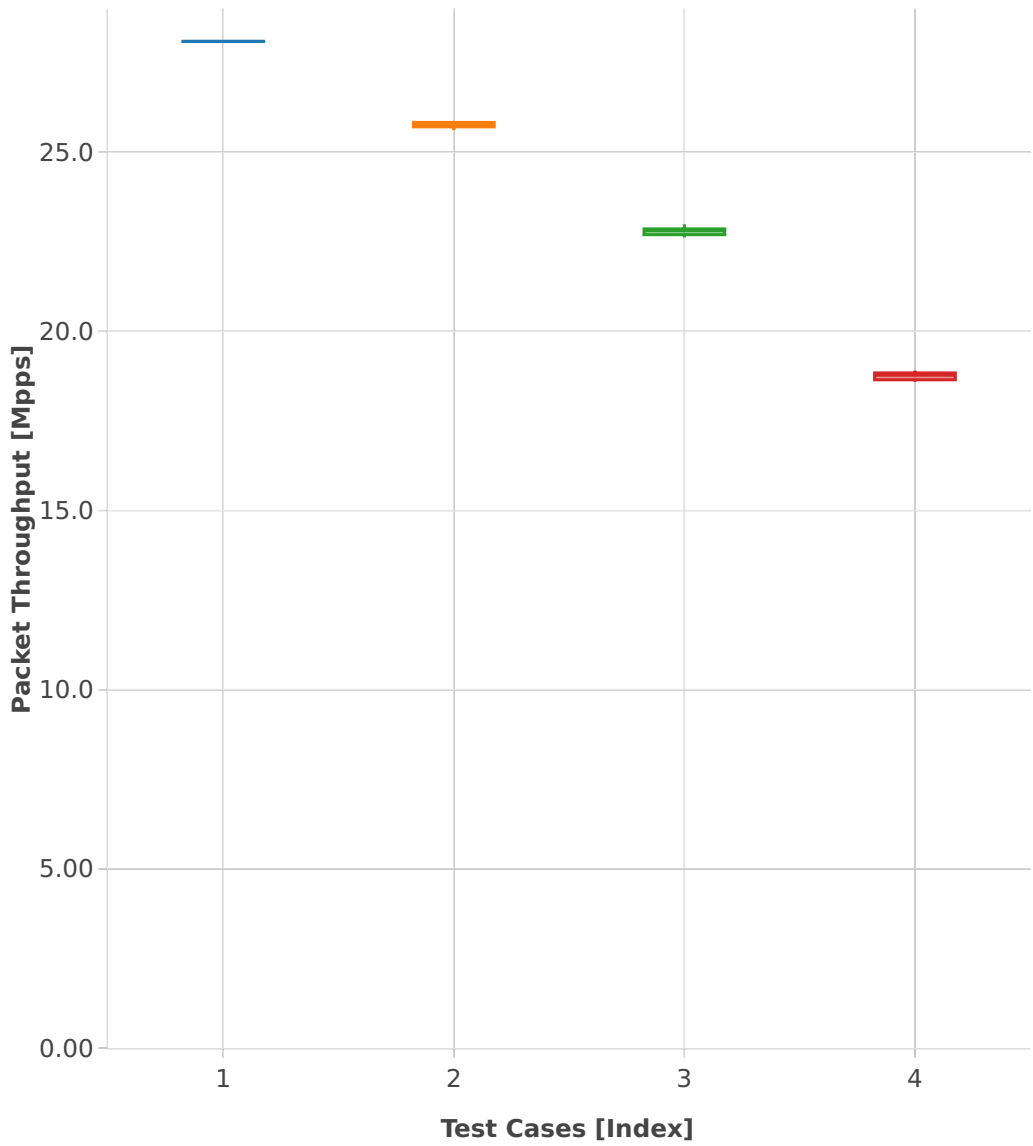

Throughput: l2sw-3n-hsw-x710-64b-2t2c-features-pdr

- 1. (10 runs) eth-l2xcbase
- 2. (10 runs) eth-l2bdbasemaclrn
- 3. (10 runs) dot1q-l2xcbase
- 4. (10 runs) dot1q-l2bdbasemaclrn