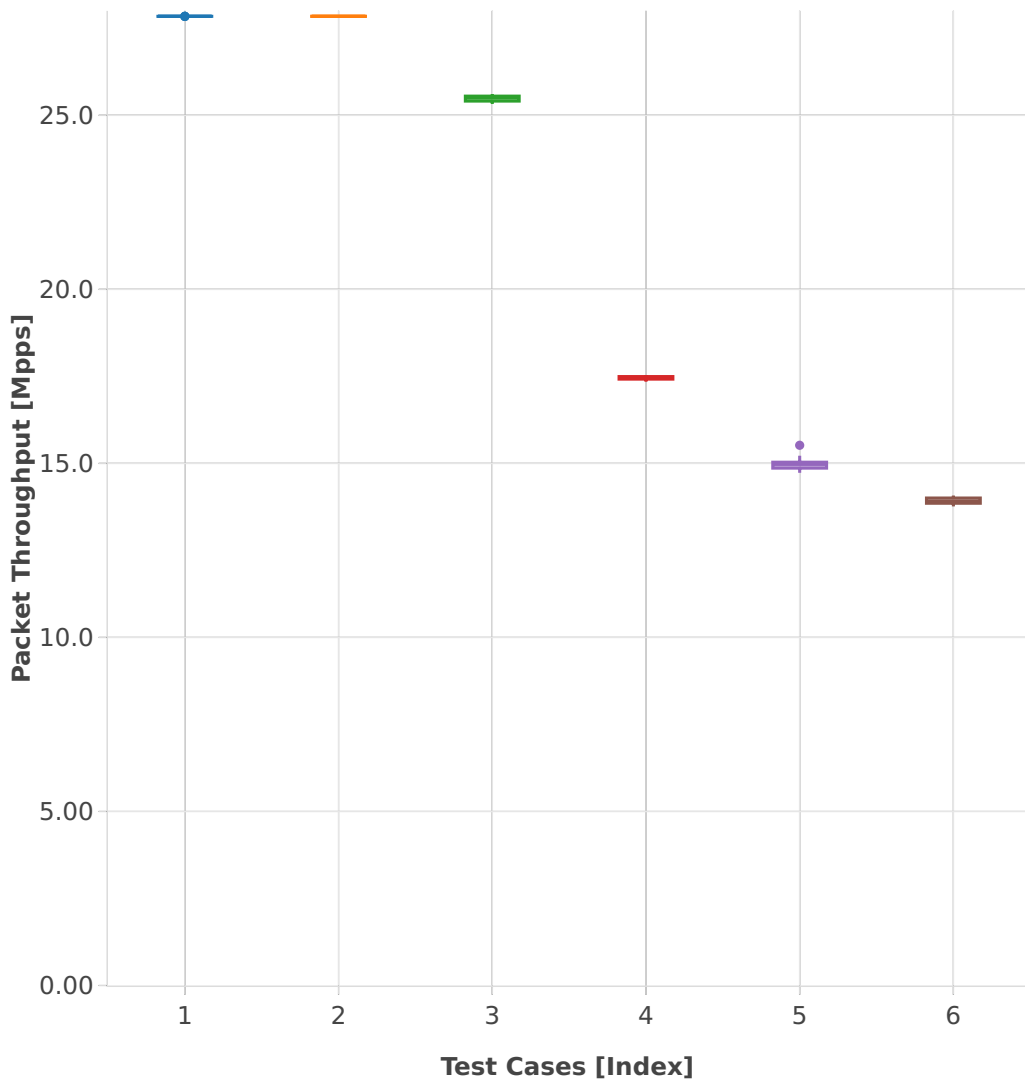

Throughput: l2sw-3n-hsw-x710-64b-2t2c-base_and_scale-ndr

- 1. (10 runs) eth-l2patch
- 2. (10 runs) eth-l2xcbase
- 3. (10 runs) eth-l2bdbasemaclrn
- 4. (10 runs) eth-l2bdscale10kmaclrn
- 5. (10 runs) eth-l2bdscale100kmaclrn
- 6. (09 runs) eth-l2bdscale1mmaclrn