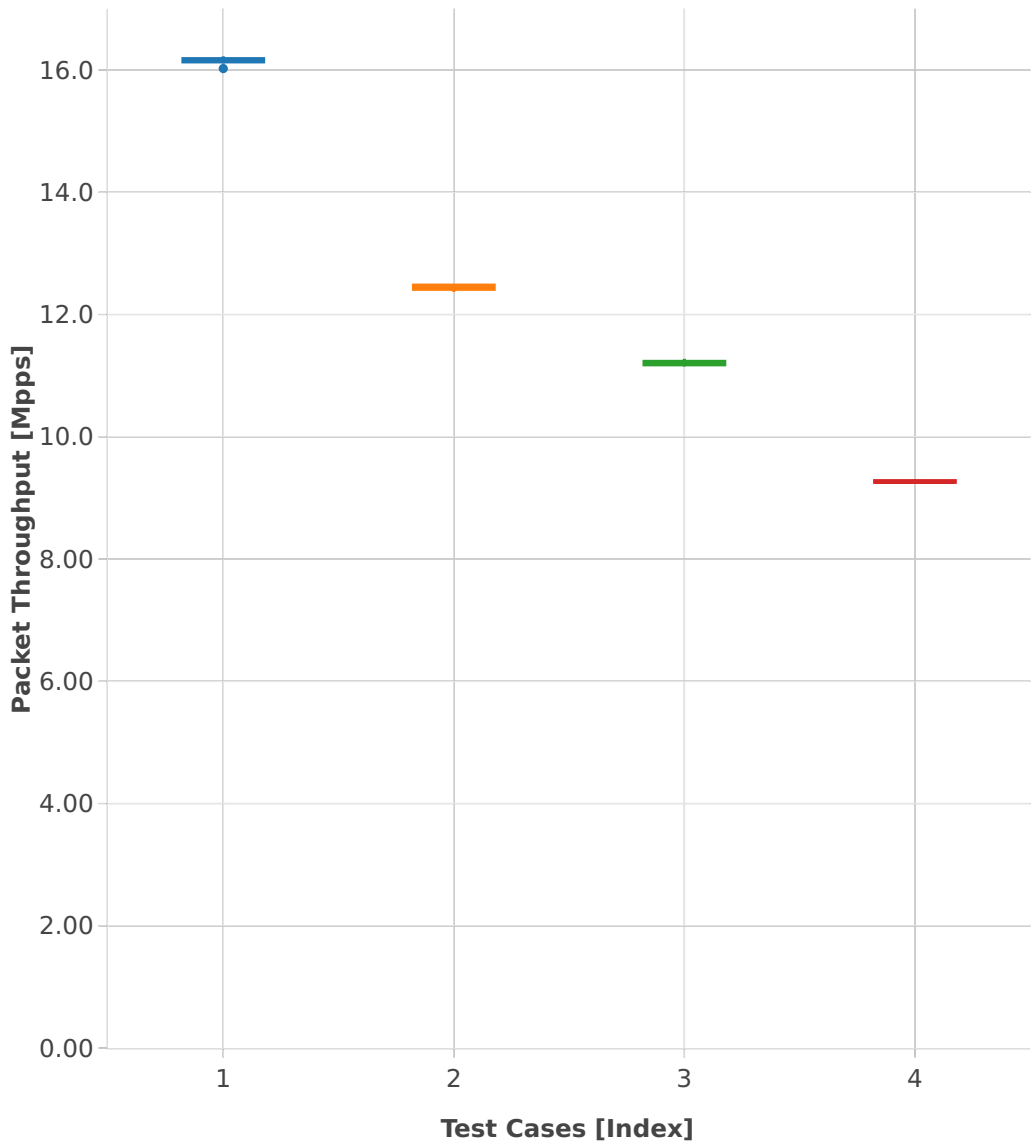

# Throughput: l2sw-3n-hsw-x710-64b-1t1c-features-pdr

- 1. (10 runs) eth-l2xcbase
- 2. (10 runs) eth-l2bdbasemaclrn
- 3. (10 runs) dot1q-l2xcbase
- 4. (10 runs) dot1q-l2bdbasemaclrn