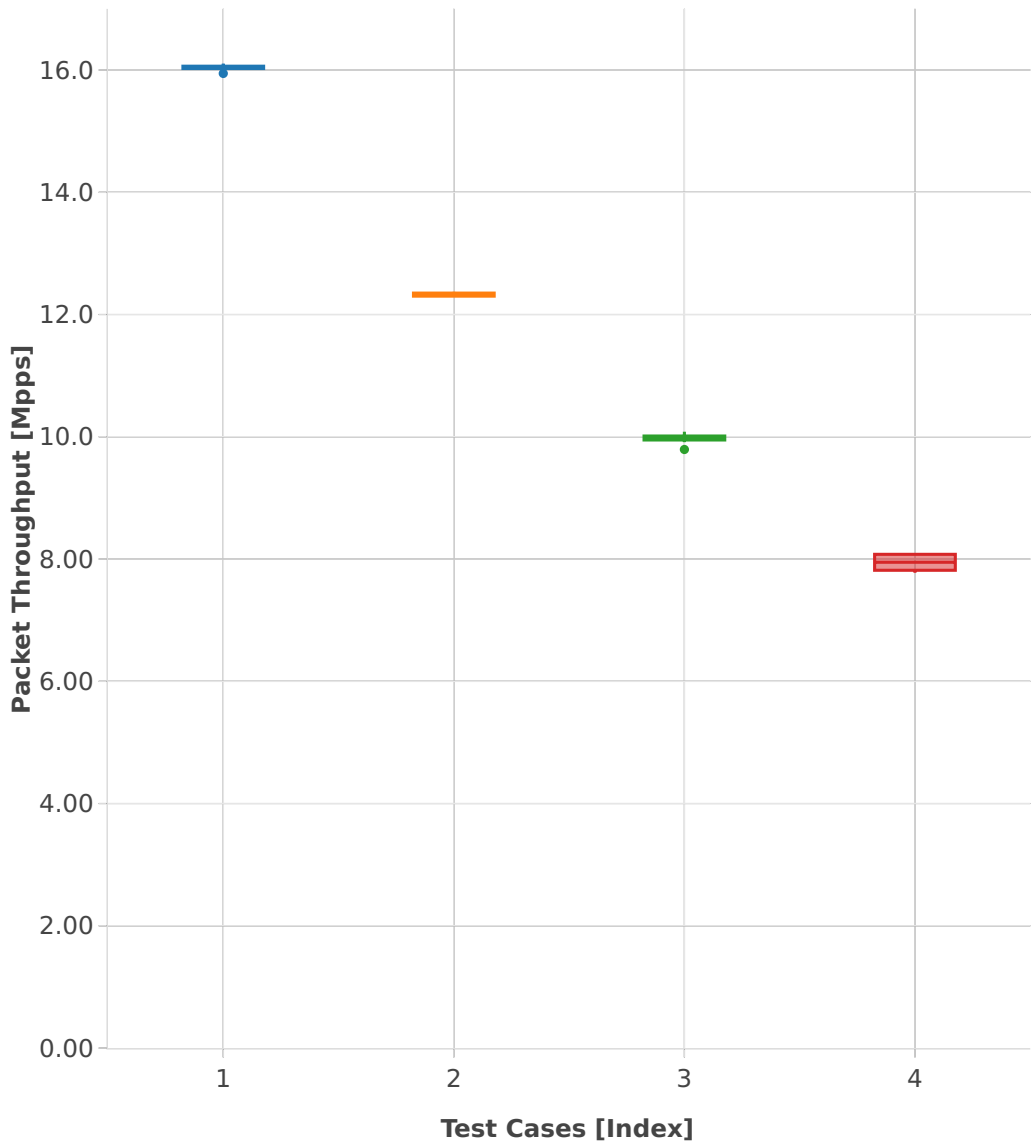

Throughput: l2sw-3n-hsw-x710-64b-1t1c-features-ndr

- 1. (10 runs) eth-l2xcbase
- 2. (10 runs) eth-l2bdbasemaclrn
- 3. (10 runs) dot1q-l2xcbase
- 4. (10 runs) dot1q-l2bdbasemaclrn