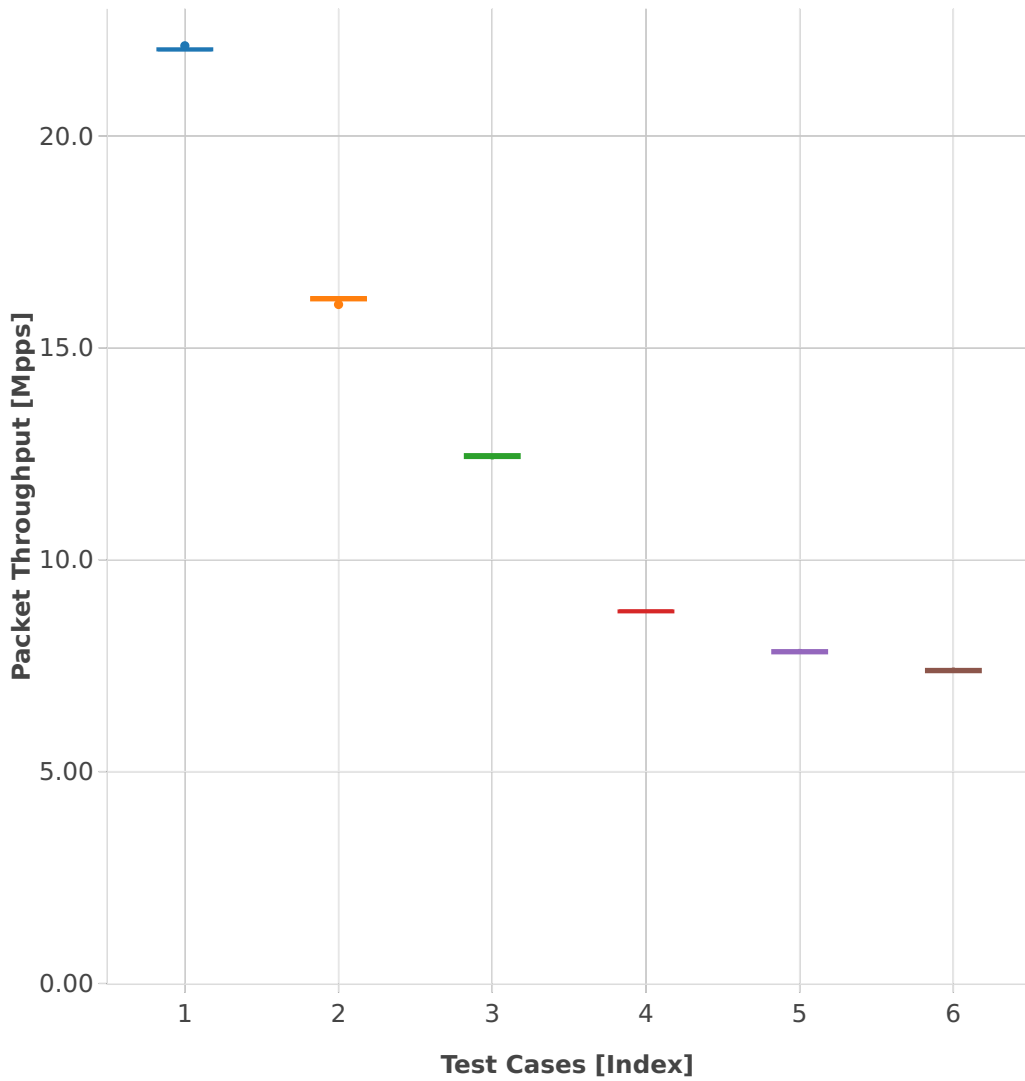

Throughput: l2sw-3n-hsw-x710-64b-1t1c-base_and_scale-pdr

- 1. (09 runs) eth-l2patch
- 2. (10 runs) eth-l2xcbase
- 3. (10 runs) eth-l2bdbasemaclrn
- 4. (10 runs) eth-l2bdscale10kmaclrn
- 5. (10 runs) eth-l2bdscale100kmaclrn
- 6. (09 runs) eth-l2bdscale1mmaclrn