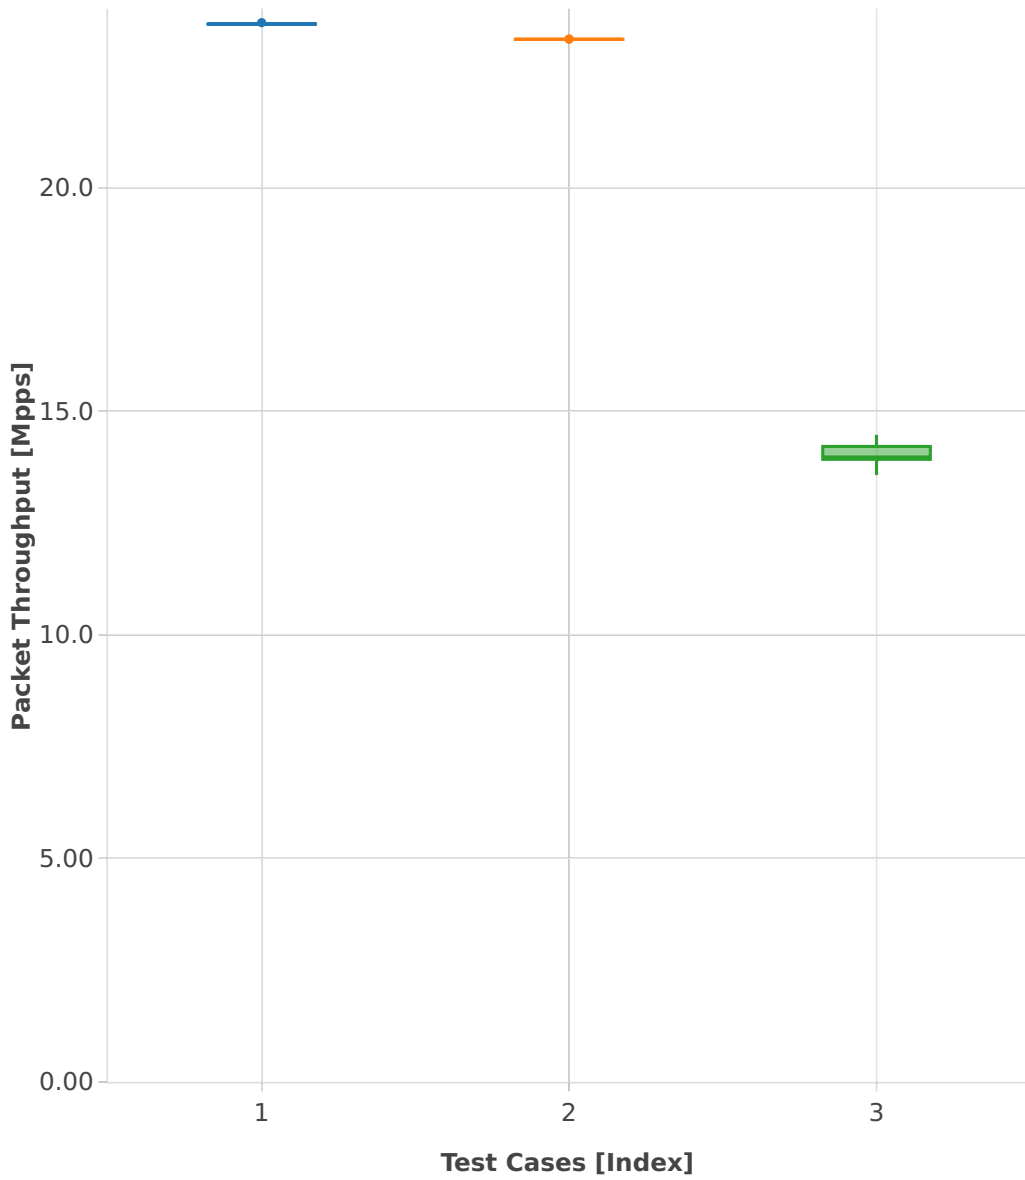

# Throughput: l2sw-3n-hsw-x520-64b-2t2c-base\_and\_scale-ndr

- 1. (10 runs) eth-l2xcbase
- 2. (10 runs) eth-l2bdbasemaclrn
- 3. (10 runs) eth-l2bdscale1mmaclrn