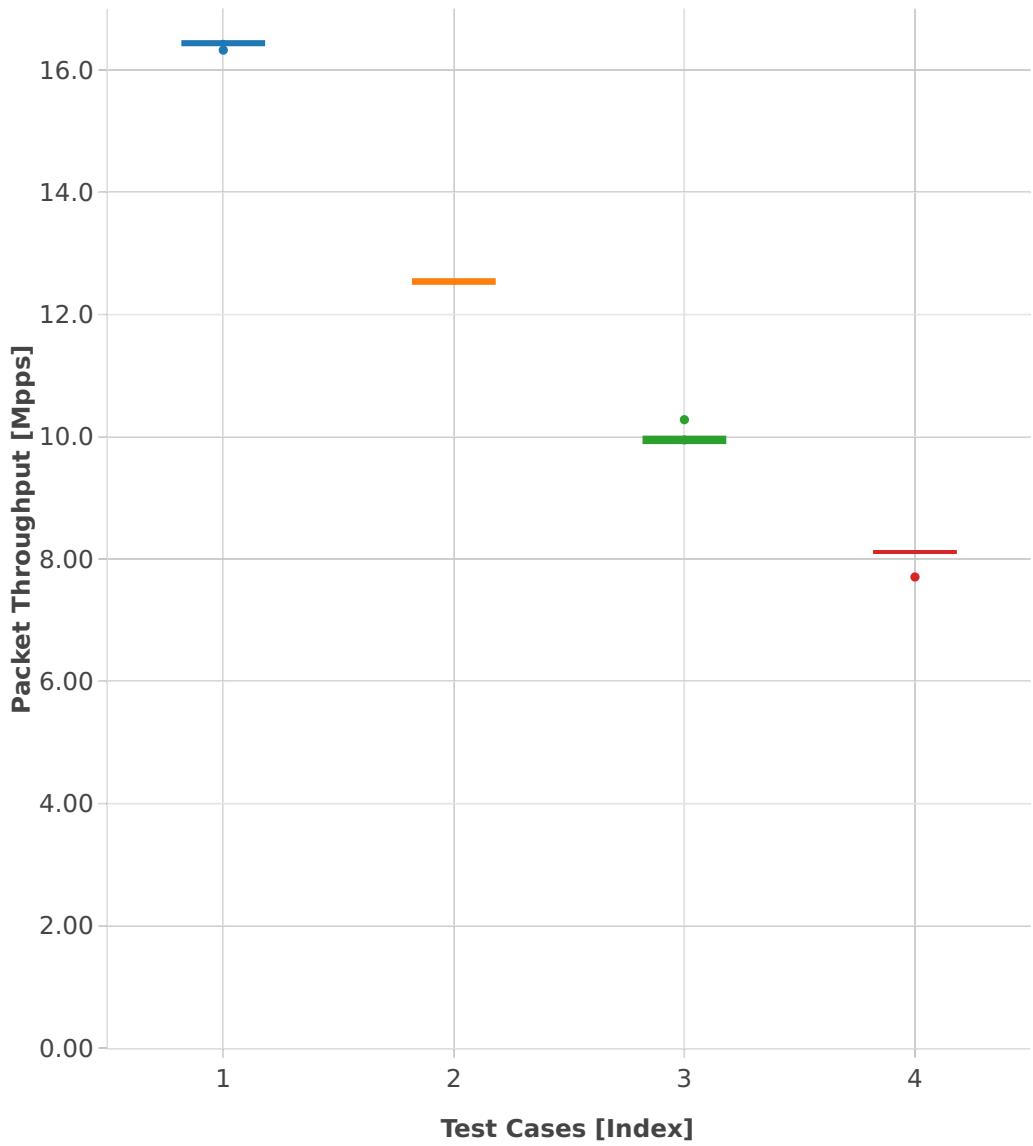

Throughput: l2sw-3n-hsw-x520-64b-1t1c-features-ndr

- 1. (10 runs) eth-l2xcbase
- 2. (10 runs) eth-l2bdbasemaclrn
- 3. (10 runs) dot1q-l2xcbase
- 4. (10 runs) dot1q-l2bdbasemaclrn