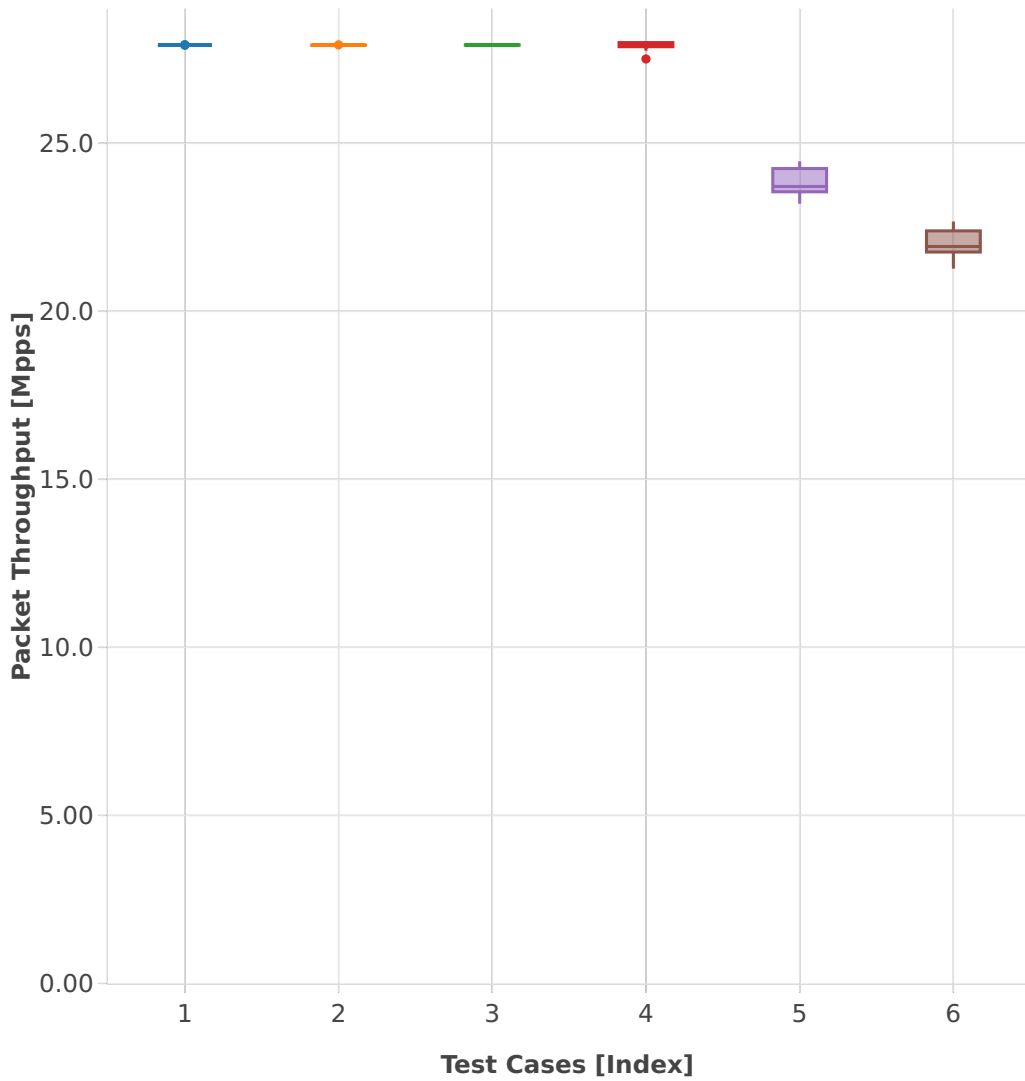

# Throughput: l2sw-2n-skx-xxv710-64b-4t2c-base\_and\_scale-pdr

- 1. (10 runs) eth-l2patch
- 2. (10 runs) eth-l2xcbase
- 3. (10 runs) eth-l2bdbasemaclrn
- 4. (10 runs) eth-l2bdscale10kmaclrn
- 5. (09 runs) eth-l2bdscale100kmaclrn
- 6. (09 runs) eth-l2bdscale1mmaclrn