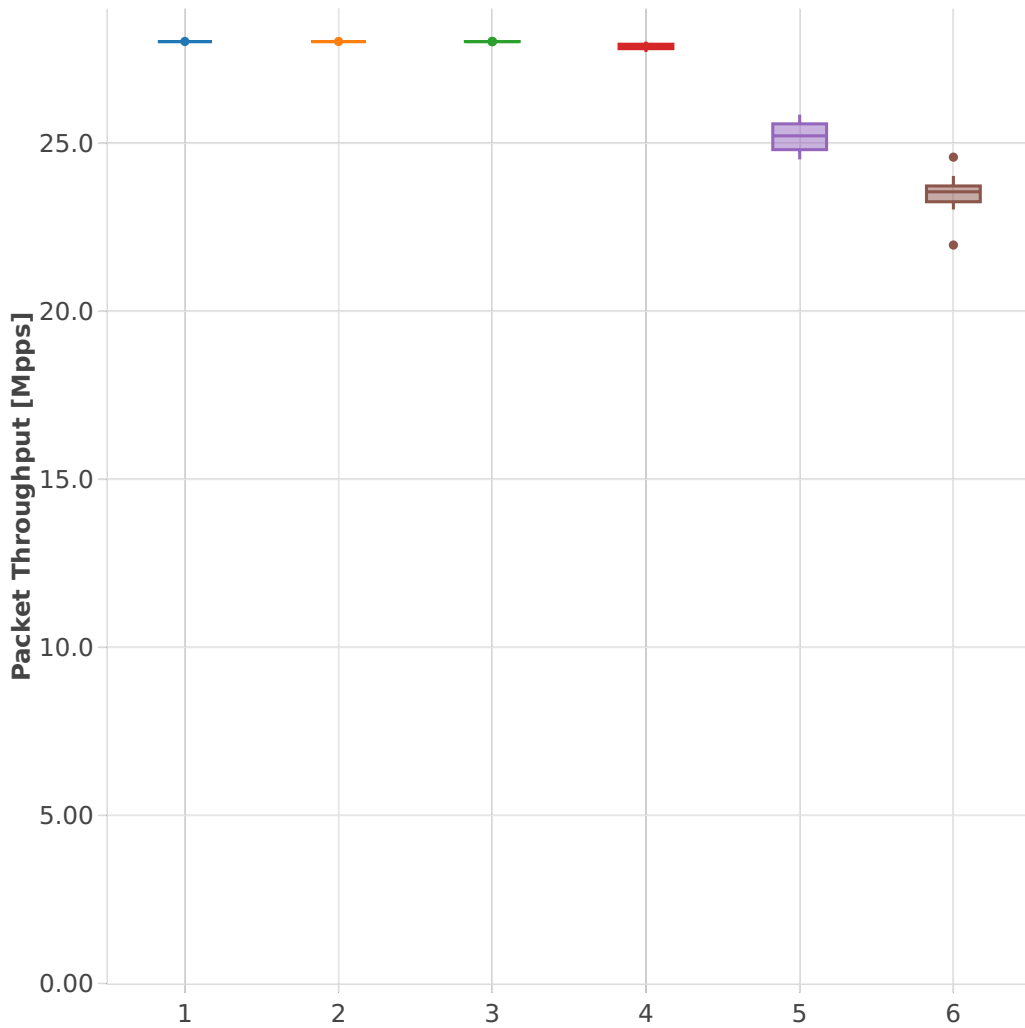

Throughput: l2sw-2n-skx-x710-64b-4t2c-base_and_scale-pdr

- 1. (10 runs) eth-l2patch
- 2. (10 runs) eth-l2xcbase
- 3. (10 runs) eth-l2bdbasemaclrn
- 4. (10 runs) eth-l2bdscale10kmaclrn
- 5. (08 runs) eth-l2bdscale100kmaclrn
- 6. (09 runs) eth-l2bdscale1mmaclrn