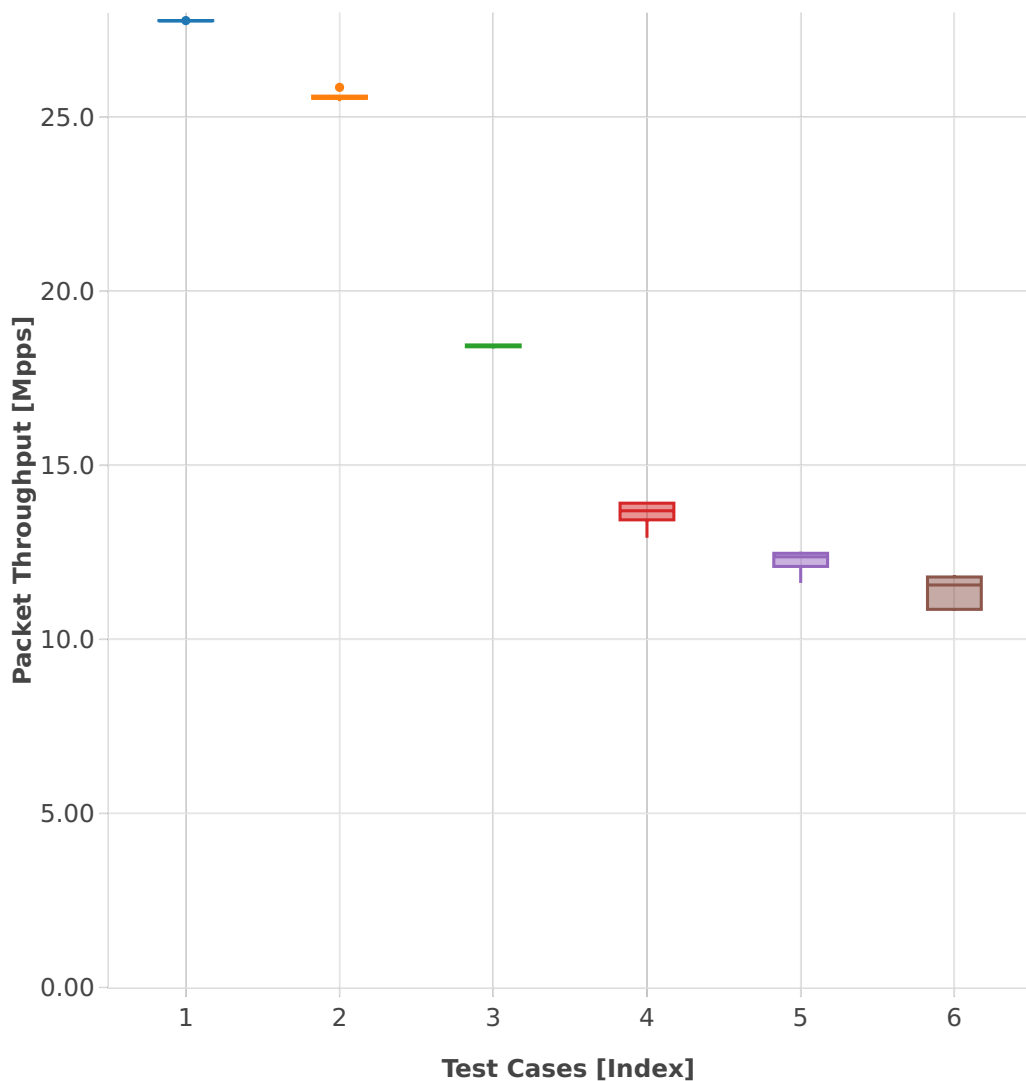

Throughput: l2sw-2n-skx-x710-64b-2t1c-base_and_scale-ndr

- 1. (10 runs) eth-l2patch
- 2. (10 runs) eth-l2xcbase
- 3. (10 runs) eth-l2bdbasemaclrn
- 4. (10 runs) eth-l2bdscale10kmaclrn
- 5. (10 runs) eth-l2bdscale100kmaclrn
- 6. (09 runs) eth-l2bdscale1mmaclrn