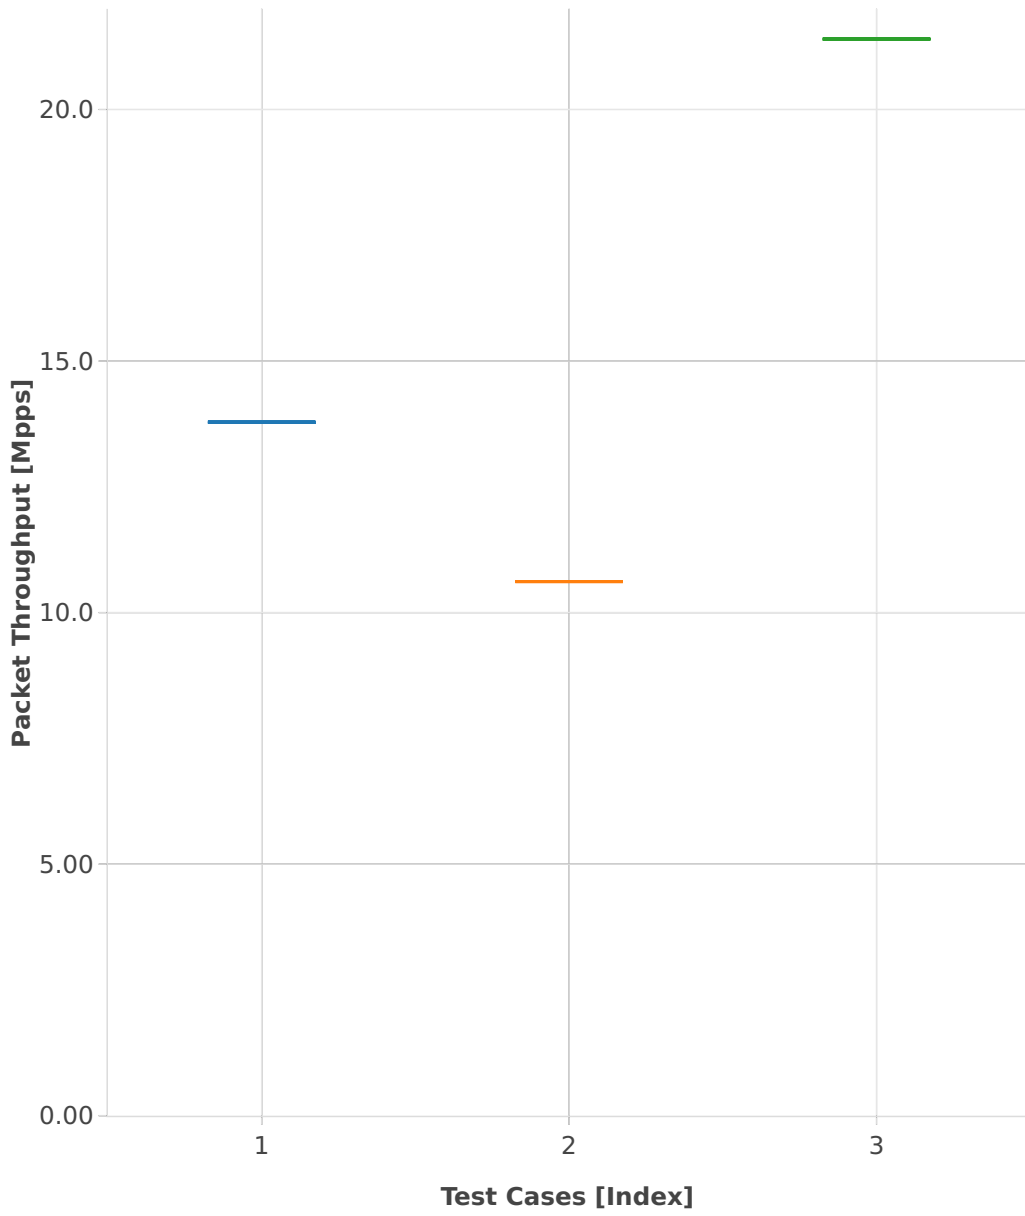

Throughput: l2sw-2n-dnv-x553-64b-2t2c-base-pdr

1. (01 run) eth-l2xcbase

2. (01 run) eth-l2bdbasemaclrn

3. (01 run) eth-l2patch