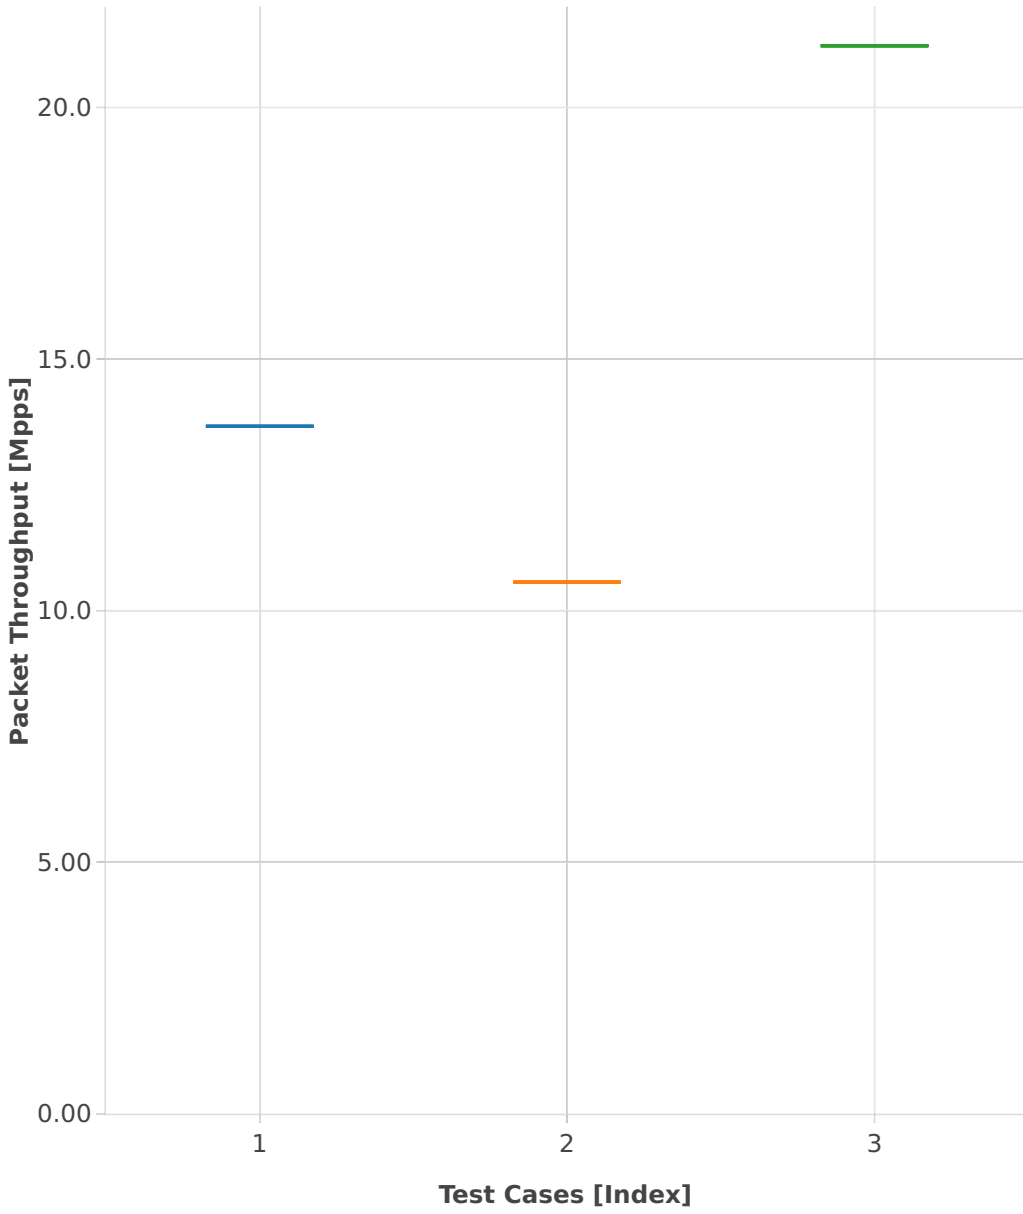

Throughput: l2sw-2n-dnv-x553-64b-2t2c-base-ndr

1. (01 run) eth-l2xcbase

2. (01 run) eth-l2bdbasemaclrn

3. (01 run) eth-l2patch