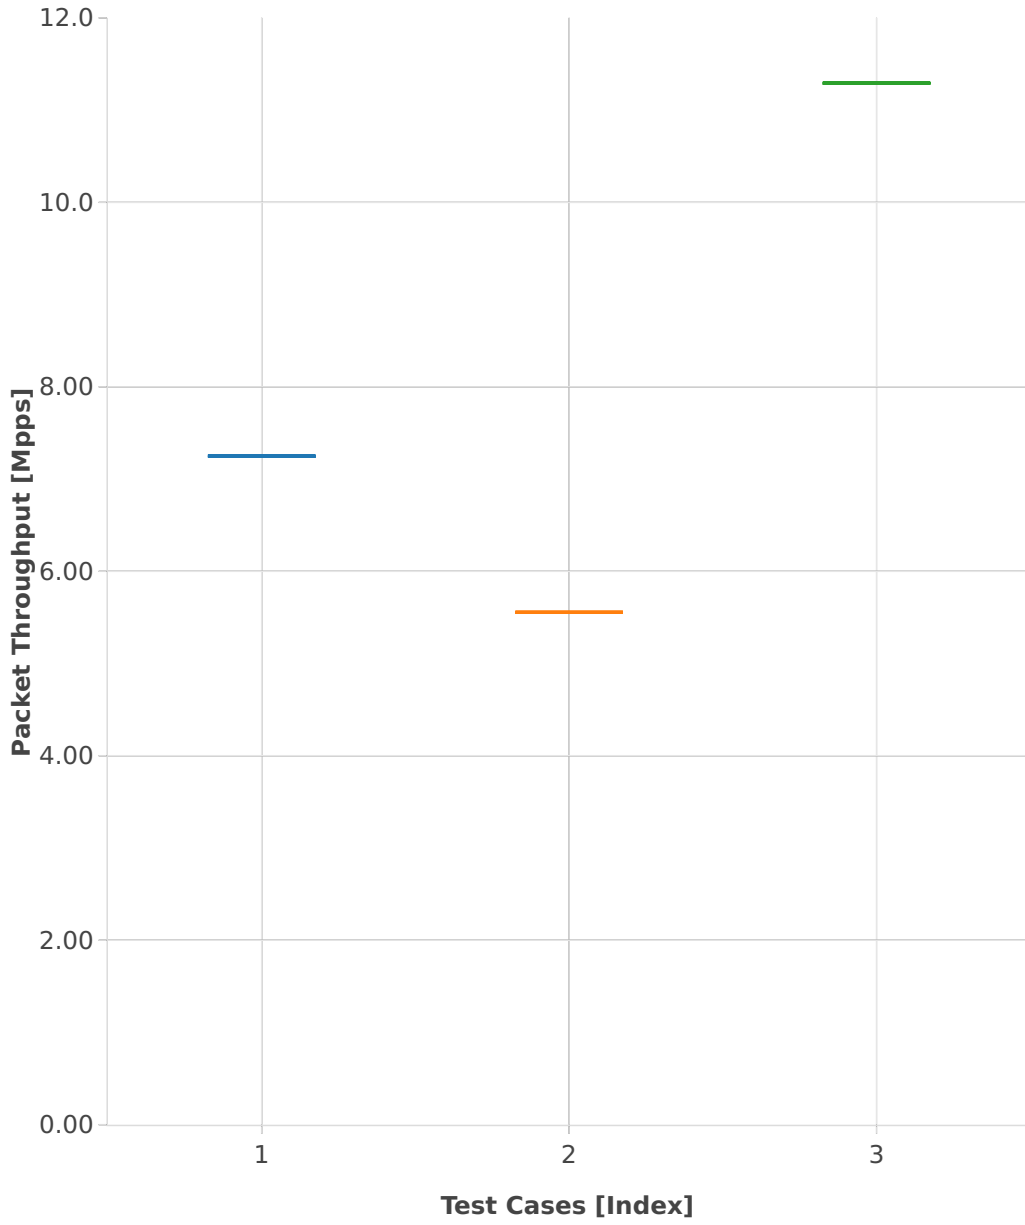

Throughput: l2sw-2n-dnv-x553-64b-1t1c-base-pdr

1. (01 run) eth-l2xcbase

2. (01 run) eth-l2bdbasemaclrn

3. (01 run) eth-l2patch