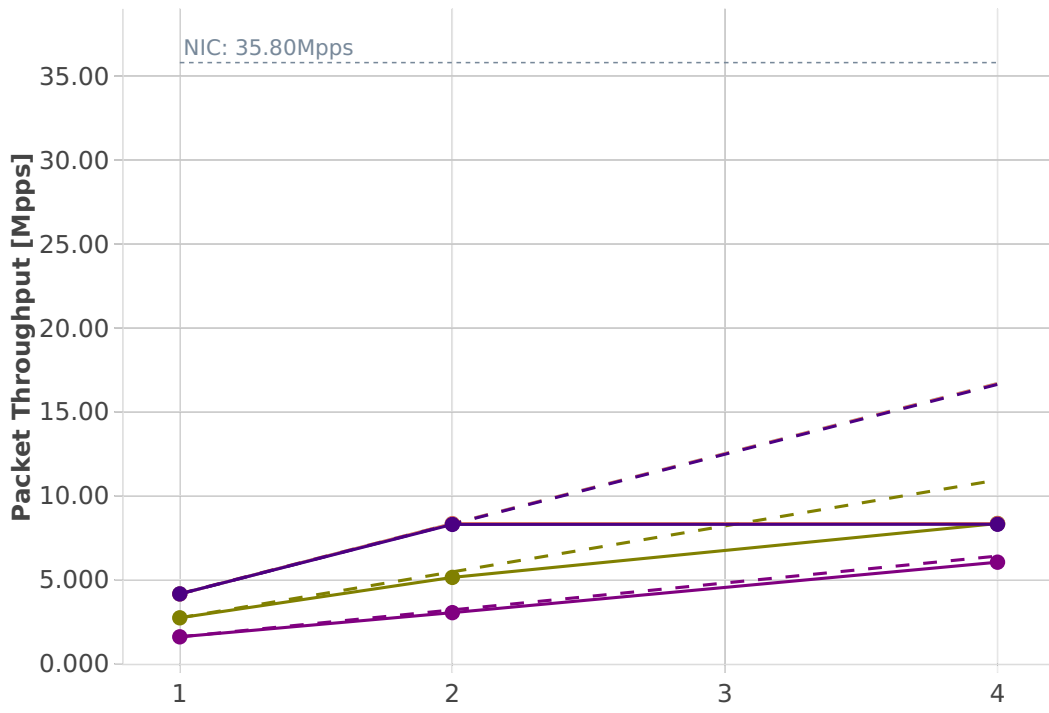

Speedup Multi-core: k8s-memif-3n-hsw-x710-64b-base_and_scale-l2bd-pdr

- Perfect — Measured ... Limit
- eth-1drcl2bdbasemaclrn-eth-2memif-1drcl2xc-1paral-k8s
 - eth-1drcl2bdbasemaclrn-eth-4memif-2drcl2xc-1chain-k8s
 - eth-1drcl2bdbasemaclrn-eth-8memif-4drcl2xc-1chain-k8s
 - eth-1drcl2bdbasemaclrn-eth-2memif-2drcl2xc-1horiz-k8s
 - eth-1drcl2bdbasemaclrn-eth-2memif-4drcl2xc-1horiz-k8s