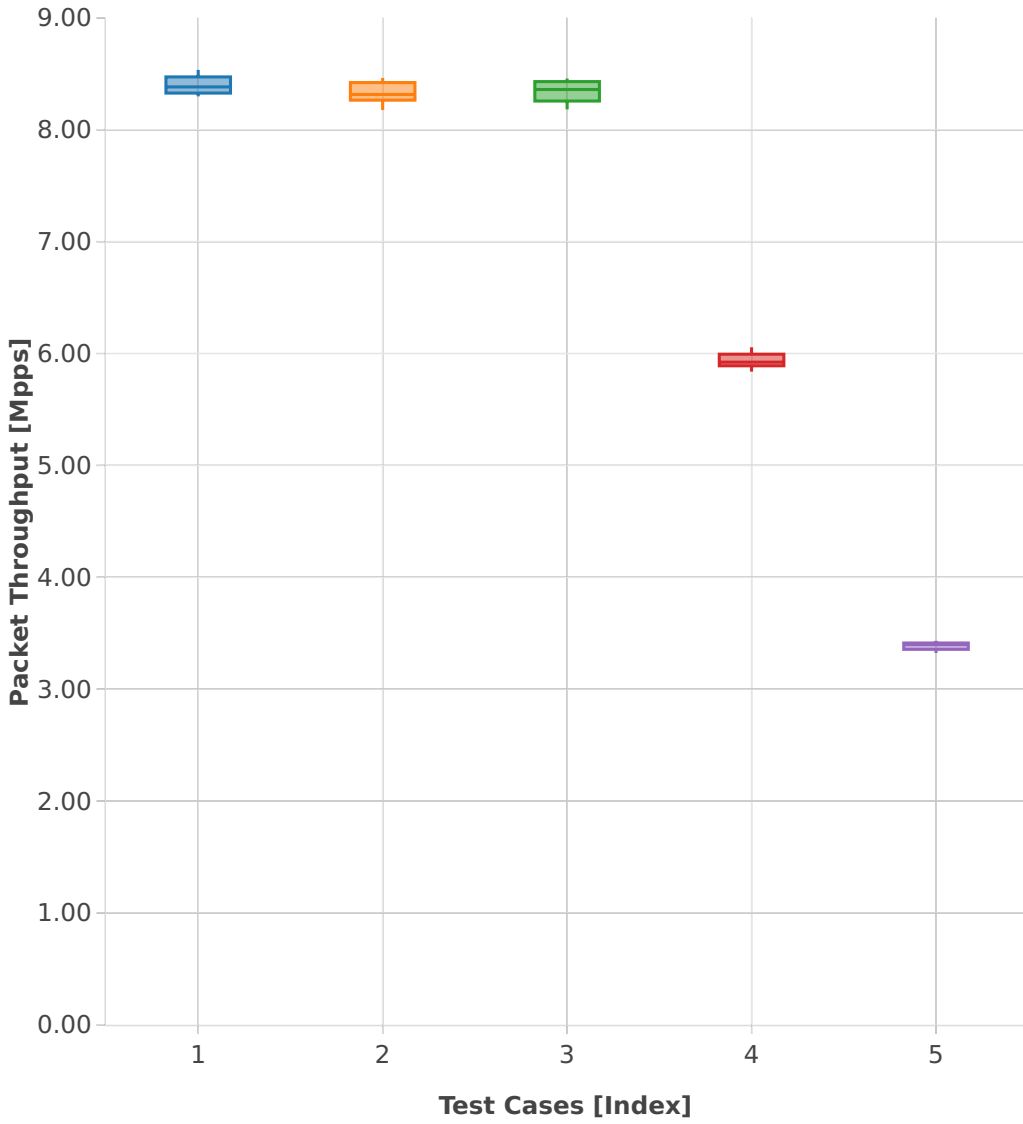

Throughput: k8s-memif-3n-hsw-x710-64b-2t2c-base_and_scale-l2xc-pdr

- 1. (07 runs) eth-1drcl2xcbase-eth-2memif-1drcl2xc-1paral-k8s
- 2. (08 runs) eth-1drcl2xcbase-eth-2memif-2drcl2xc-1horiz-k8s
- 3. (06 runs) eth-1drcl2xcbase-eth-2memif-4drcl2xc-1horiz-k8s
- 4. (09 runs) eth-1drcl2xcbase-eth-4memif-2drcl2xc-1chain-k8s
- 5. (06 runs) eth-1drcl2xcbase-eth-8memif-4drcl2xc-1chain-k8s