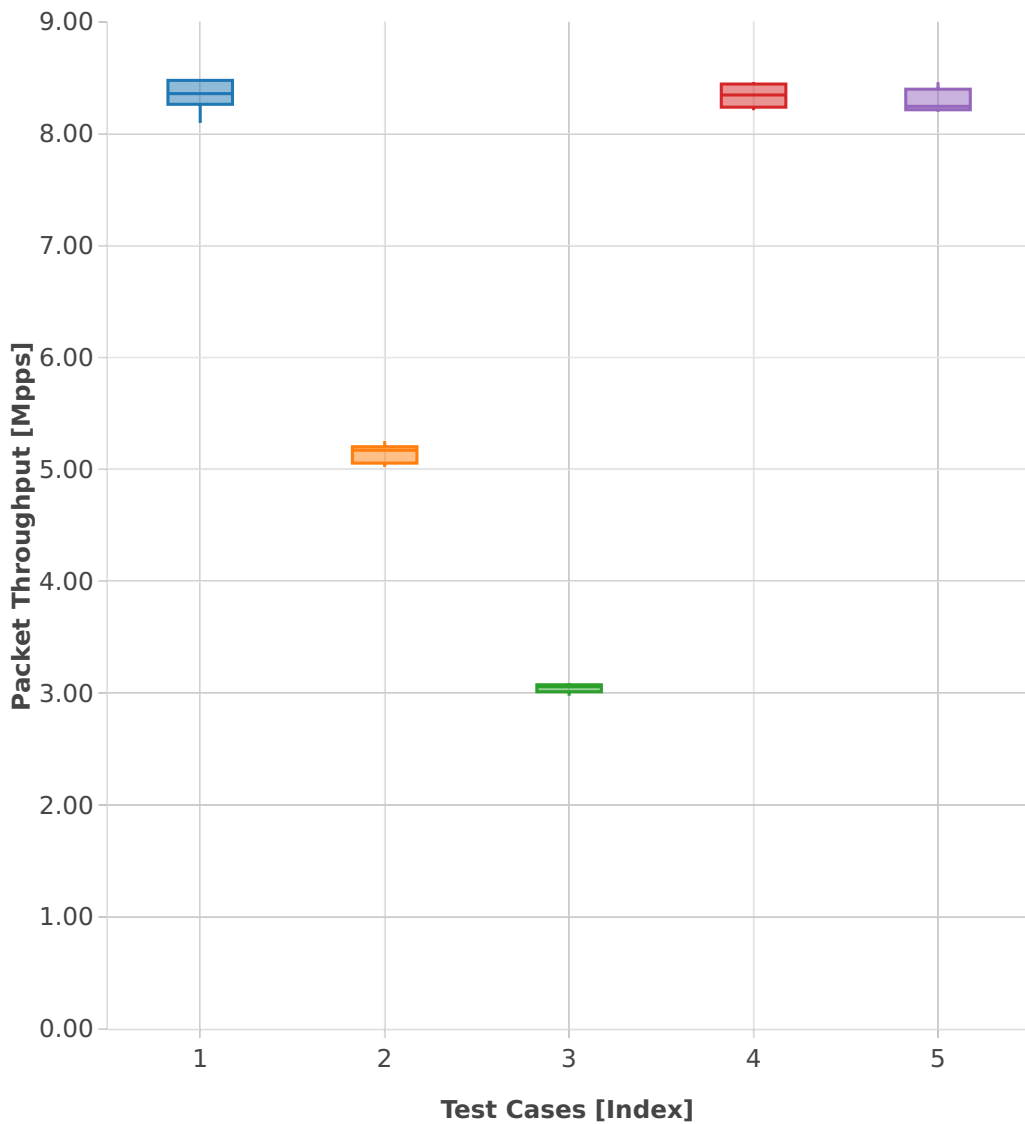

Throughput: k8s-memif-3n-hsw-x710-64b-2t2c-base_and_scale-l2bd-pdr

- 1. (08 runs) eth-1drcl2bdbasemaclrn-eth-2memif-1drcl2xc-1paral-k8s
- 2. (08 runs) eth-1drcl2bdbasemaclrn-eth-4memif-2drcl2xc-1chain-k8s
- 3. (09 runs) eth-1drcl2bdbasemaclrn-eth-8memif-4drcl2xc-1chain-k8s
- 4. (10 runs) eth-1drcl2bdbasemaclrn-eth-2memif-2drcl2xc-1horiz-k8s
- 5. (08 runs) eth-1drcl2bdbasemaclrn-eth-2memif-4drcl2xc-1horiz-k8s