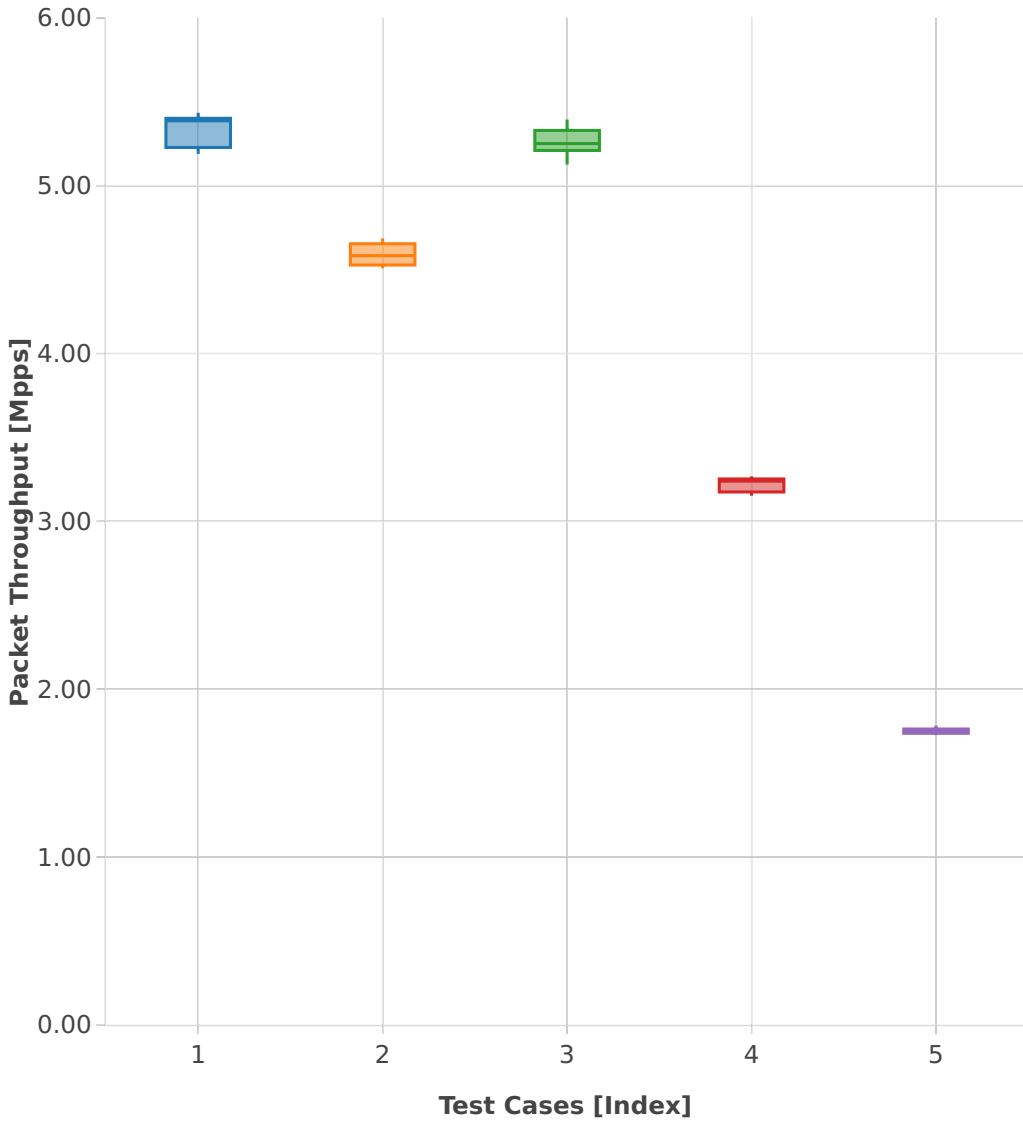

Throughput: k8s-memif-3n-hsw-x710-64b-1t1c-base_and_scale-l2xc-ndr

- 1. (09 runs) eth-1drcl2xcbase-eth-2memif-1drcl2xc-1paral-k8s
- 2. (10 runs) eth-1drcl2xcbase-eth-2memif-2drcl2xc-1horiz-k8s
- 3. (08 runs) eth-1drcl2xcbase-eth-2memif-4drcl2xc-1horiz-k8s
- 4. (09 runs) eth-1drcl2xcbase-eth-4memif-2drcl2xc-1chain-k8s
- 5. (07 runs) eth-1drcl2xcbase-eth-8memif-4drcl2xc-1chain-k8s