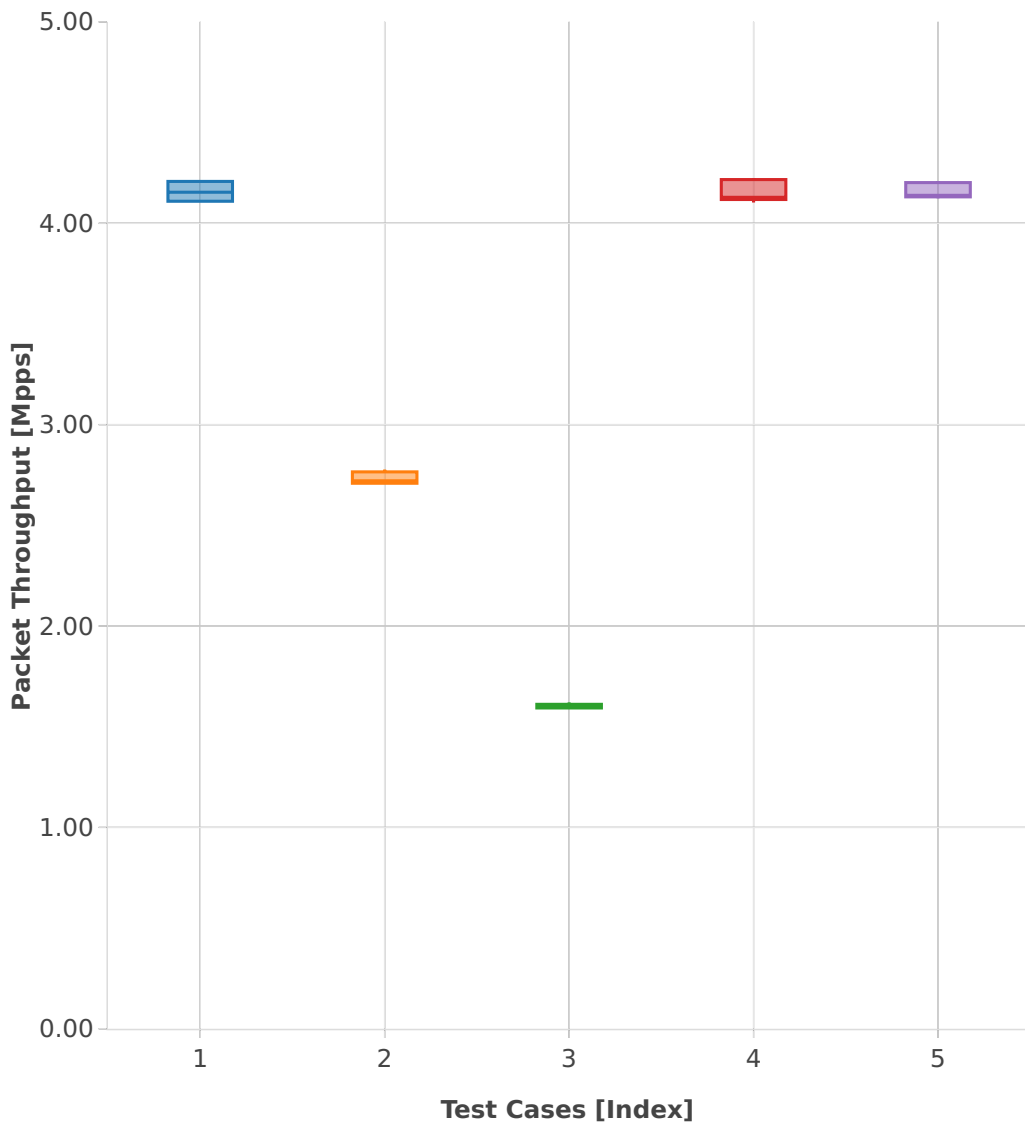

Throughput: k8s-memif-3n-hsw-x710-64b-1t1c-base_and_scale-l2bd-pdr

- 1. (06 runs) eth-1drcl2bdbasemaclrn-eth-2memif-1drcl2xc-1paral-k8s
- 2. (09 runs) eth-1drcl2bdbasemaclrn-eth-4memif-2drcl2xc-1chain-k8s
- 3. (08 runs) eth-1drcl2bdbasemaclrn-eth-8memif-4drcl2xc-1chain-k8s
- 4. (08 runs) eth-1drcl2bdbasemaclrn-eth-2memif-2drcl2xc-1horiz-k8s
- 5. (08 runs) eth-1drcl2bdbasemaclrn-eth-2memif-4drcl2xc-1horiz-k8s