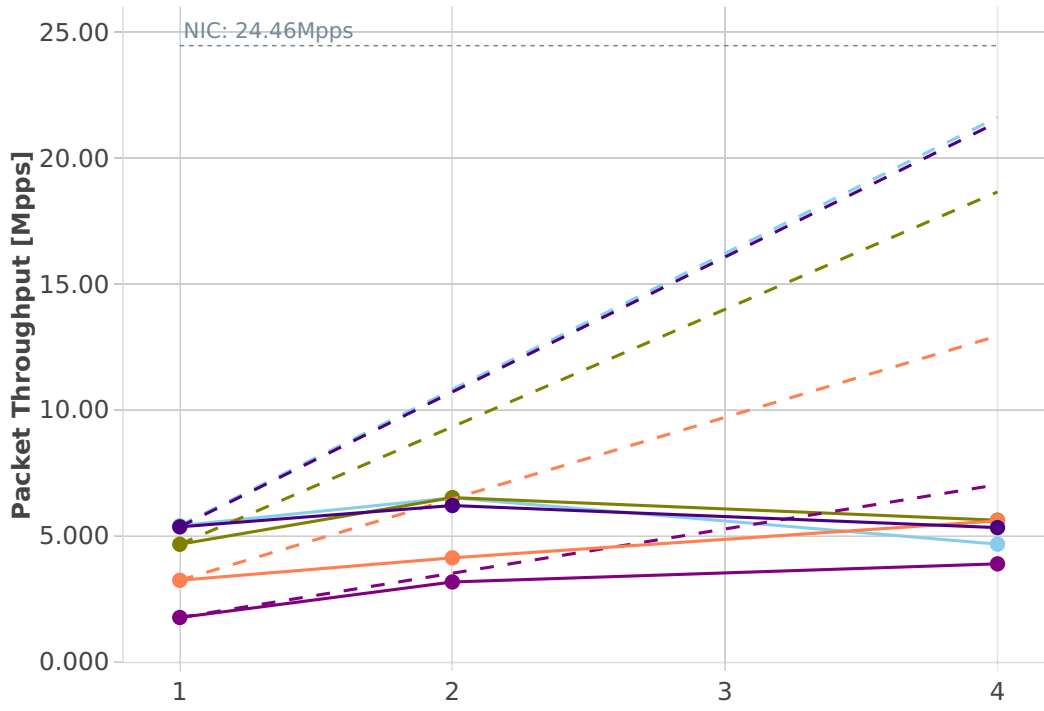

Speedup Multi-core: k8s-memif-3n-hsw-x520-64b-base_and_scale-n-dr-l2xc

- Perfect — Measured ... Limit
- eth-1drcl2xcbase-eth-2memif-1drcl2xc-1paral-k8s
 - eth-1drcl2xcbase-eth-2memif-2drcl2xc-1horiz-k8s
 - eth-1drcl2xcbase-eth-8memif-4drcl2xc-1chain-k8s
 - eth-1drcl2xcbase-eth-4memif-2drcl2xc-1chain-k8s
 - eth-1drcl2xcbase-eth-2memif-4drcl2xc-1horiz-k8s