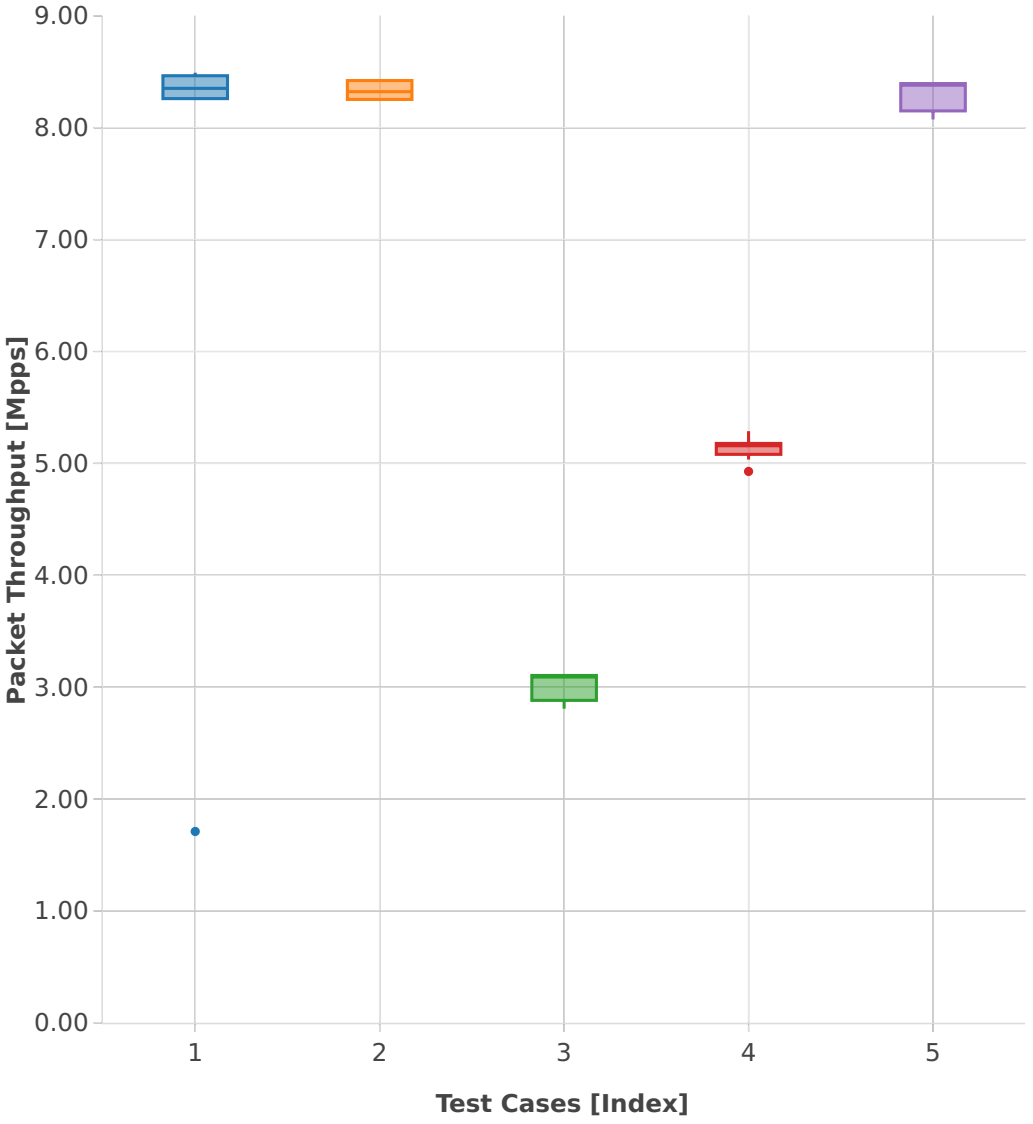

# Throughput: k8s-memif-3n-hsw-x520-64b-2t2c-base\_and\_scale-l2bd-pdr

- 1. (08 runs) eth-1drcl2bdbasemaclrn-eth-2memif-1drcl2xc-1paral-k8s
- 2. (08 runs) eth-1drcl2bdbasemaclrn-eth-2memif-2drcl2xc-1horiz-k8s
- 3. (03 runs) eth-1drcl2bdbasemaclrn-eth-8memif-4drcl2xc-1chain-k8s
- 4. (08 runs) eth-1drcl2bdbasemaclrn-eth-4memif-2drcl2xc-1chain-k8s
- 5. (03 runs) eth-1drcl2bdbasemaclrn-eth-2memif-4drcl2xc-1horiz-k8s