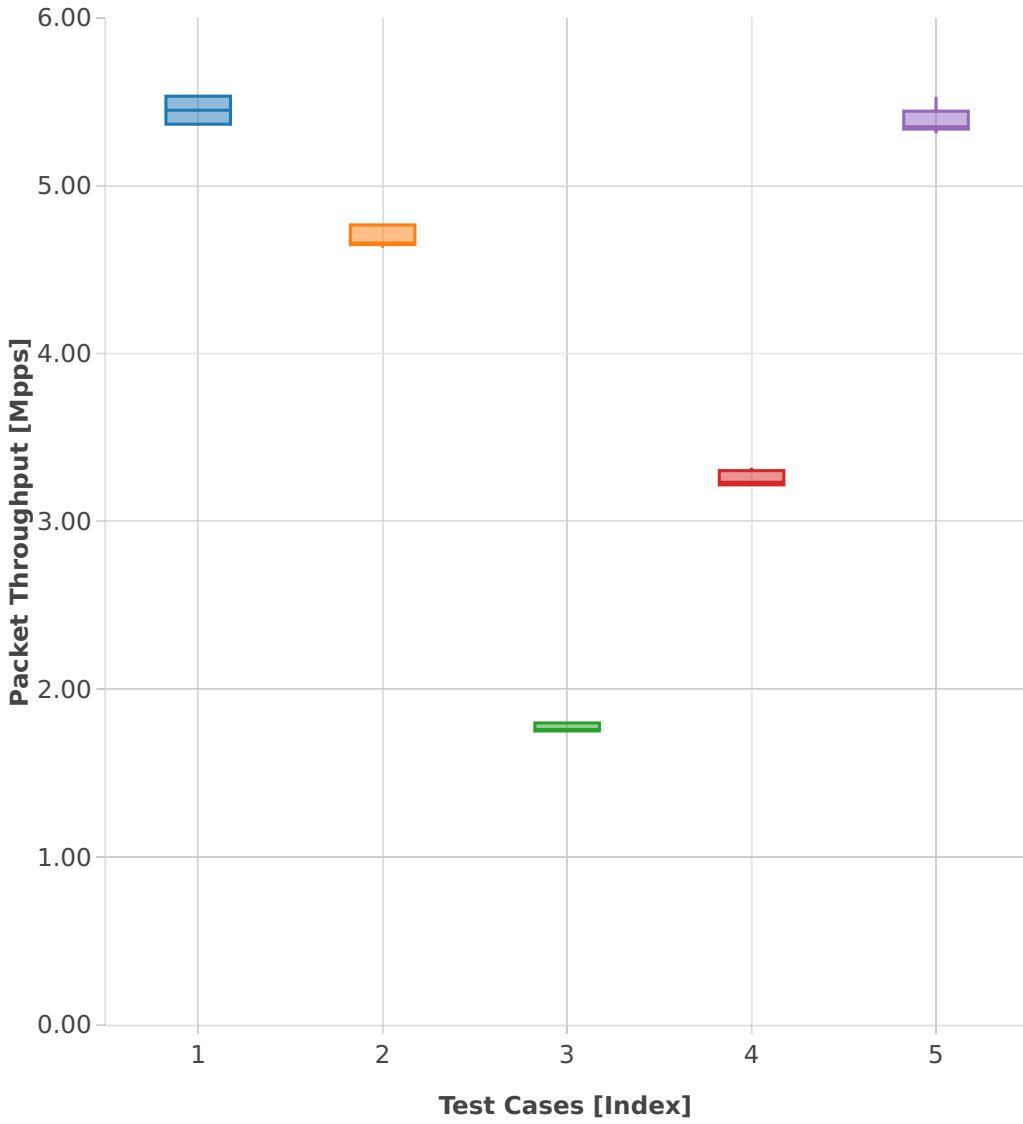

Throughput: k8s-memif-3n-hsw-x520-64b-1t1c-base_and_scale-l2xc-pdr

- 1. (06 runs) eth-1drcl2xcbase-eth-2memif-1drcl2xc-1paral-k8s
- 2. (09 runs) eth-1drcl2xcbase-eth-2memif-2drcl2xc-1horiz-k8s
- 3. (05 runs) eth-1drcl2xcbase-eth-8memif-4drcl2xc-1chain-k8s
- 4. (07 runs) eth-1drcl2xcbase-eth-4memif-2drcl2xc-1chain-k8s
- 5. (07 runs) eth-1drcl2xcbase-eth-2memif-4drcl2xc-1horiz-k8s