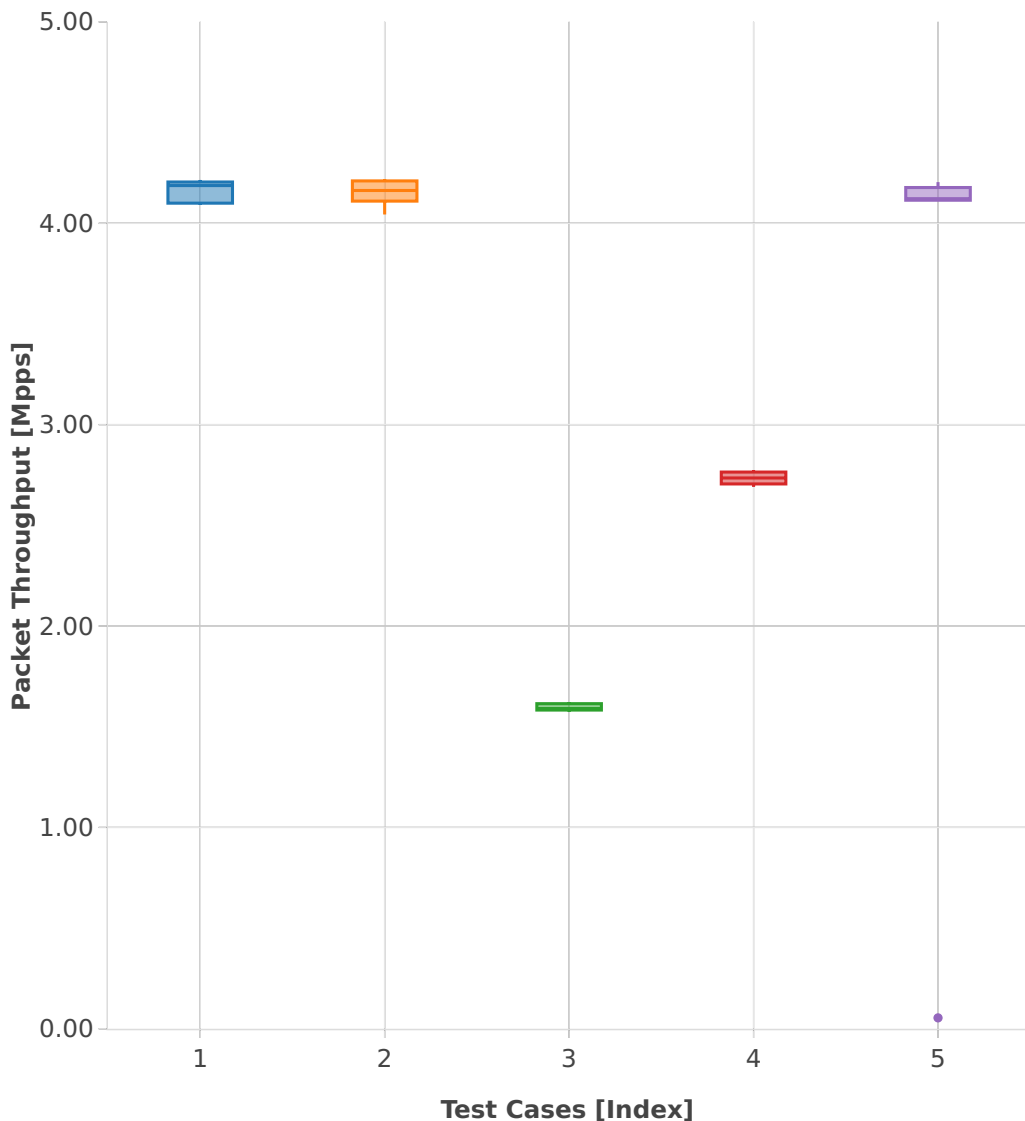

# Throughput: k8s-memif-3n-hsw-x520-64b-1t1c-base\_and\_scale-l2bd-ndr

- 1. (07 runs) eth-1drcl2bdbasemaclrn-eth-2memif-1drcl2xc-1paral-k8s
- 2. (08 runs) eth-1drcl2bdbasemaclrn-eth-2memif-2drcl2xc-1horiz-k8s
- 3. (07 runs) eth-1drcl2bdbasemaclrn-eth-8memif-4drcl2xc-1chain-k8s
- 4. (10 runs) eth-1drcl2bdbasemaclrn-eth-4memif-2drcl2xc-1chain-k8s
- 5. (07 runs) eth-1drcl2bdbasemaclrn-eth-2memif-4drcl2xc-1horiz-k8s