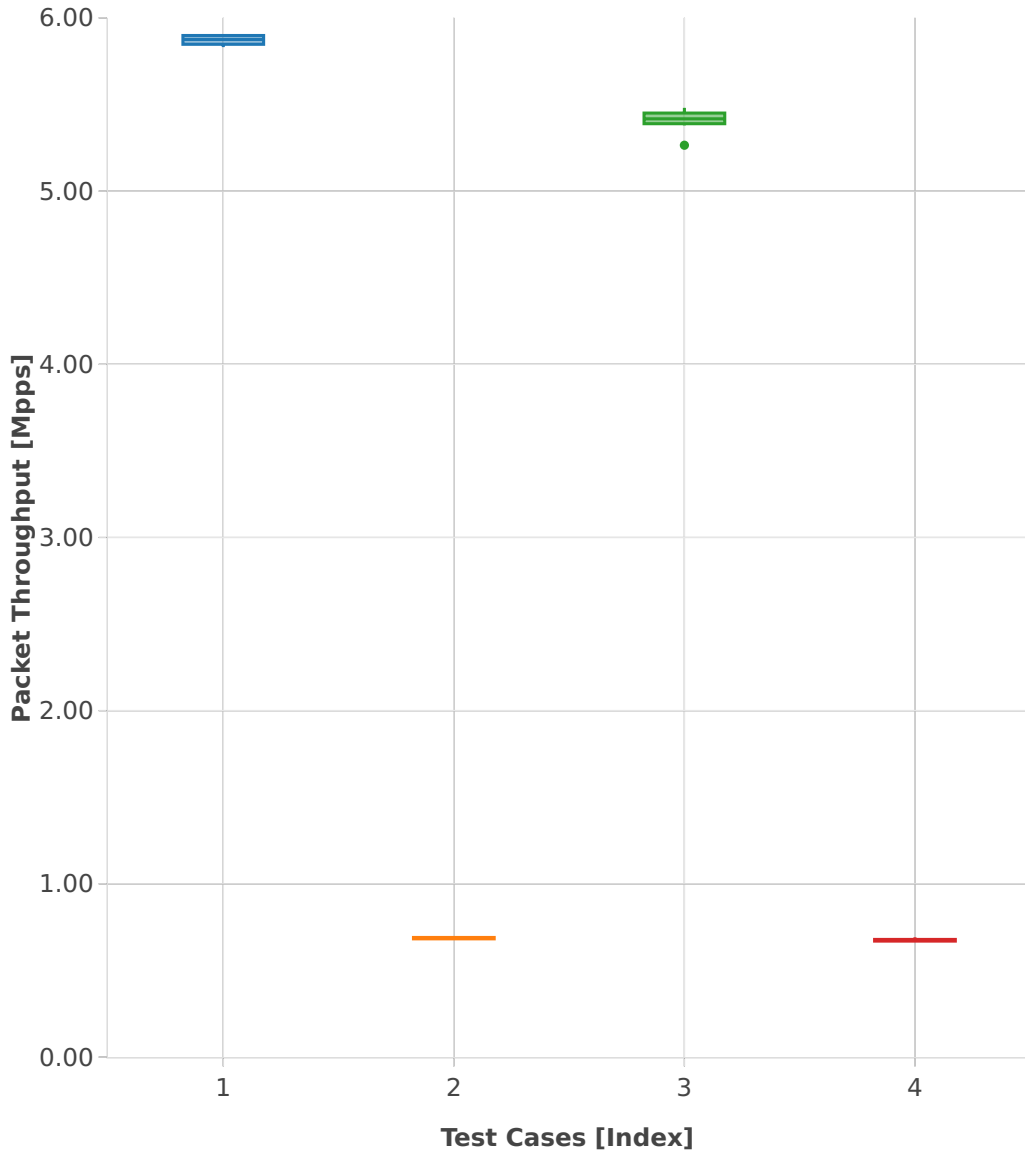

Throughput: ipsec-3n-hsw-xf710-64b-2t2c-sw-ndr

- 1. (08 runs) ethip4ipsecbasetnls- ip4base-int-aes-gcm
- 2. (10 runs) ethip4ipsecbasetnls- ip4base-int-cbc-sha1
- 3. (10 runs) ethip4ipsecbasetnls- ip4base-tnl-aes-gcm
- 4. (08 runs) ethip4ipsecbasetnls- ip4base-tnl-cbc-sha1