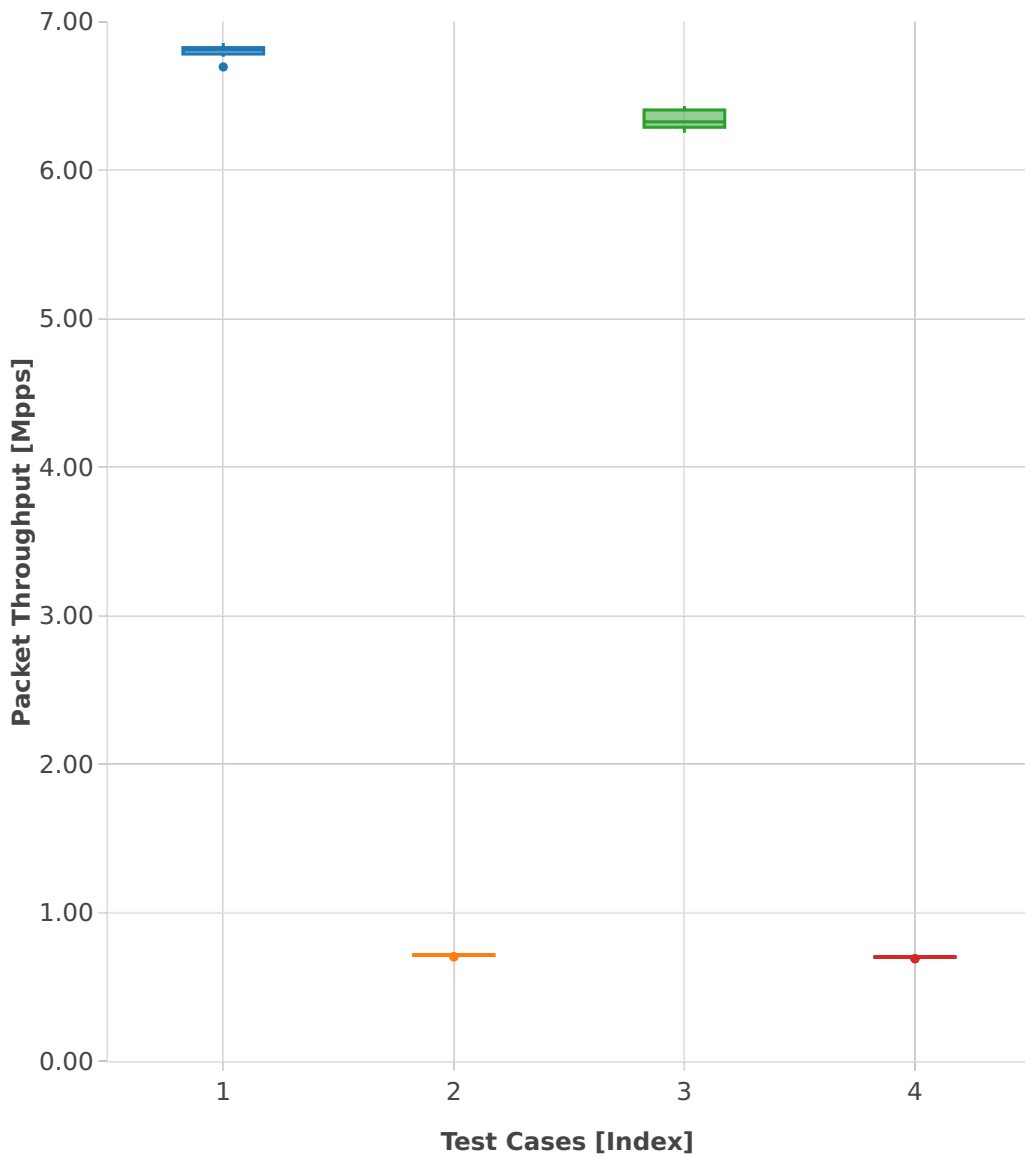

### Throughput: ipsec-3n-hsw-xf710-64b-2t2c-base-pdr

- 1. (10 runs) ethip4ipsecbasetnl-ip4base-int-aes-gcm
- 2. (10 runs) ethip4ipsecbasetnl-ip4base-int-cbc-sha1
- 3. (08 runs) ethip4ipsecbasetnl-ip4base-tnl-aes-gcm
- 4. (08 runs) ethip4ipsecbasetnl-ip4base-tnl-cbc-sha1