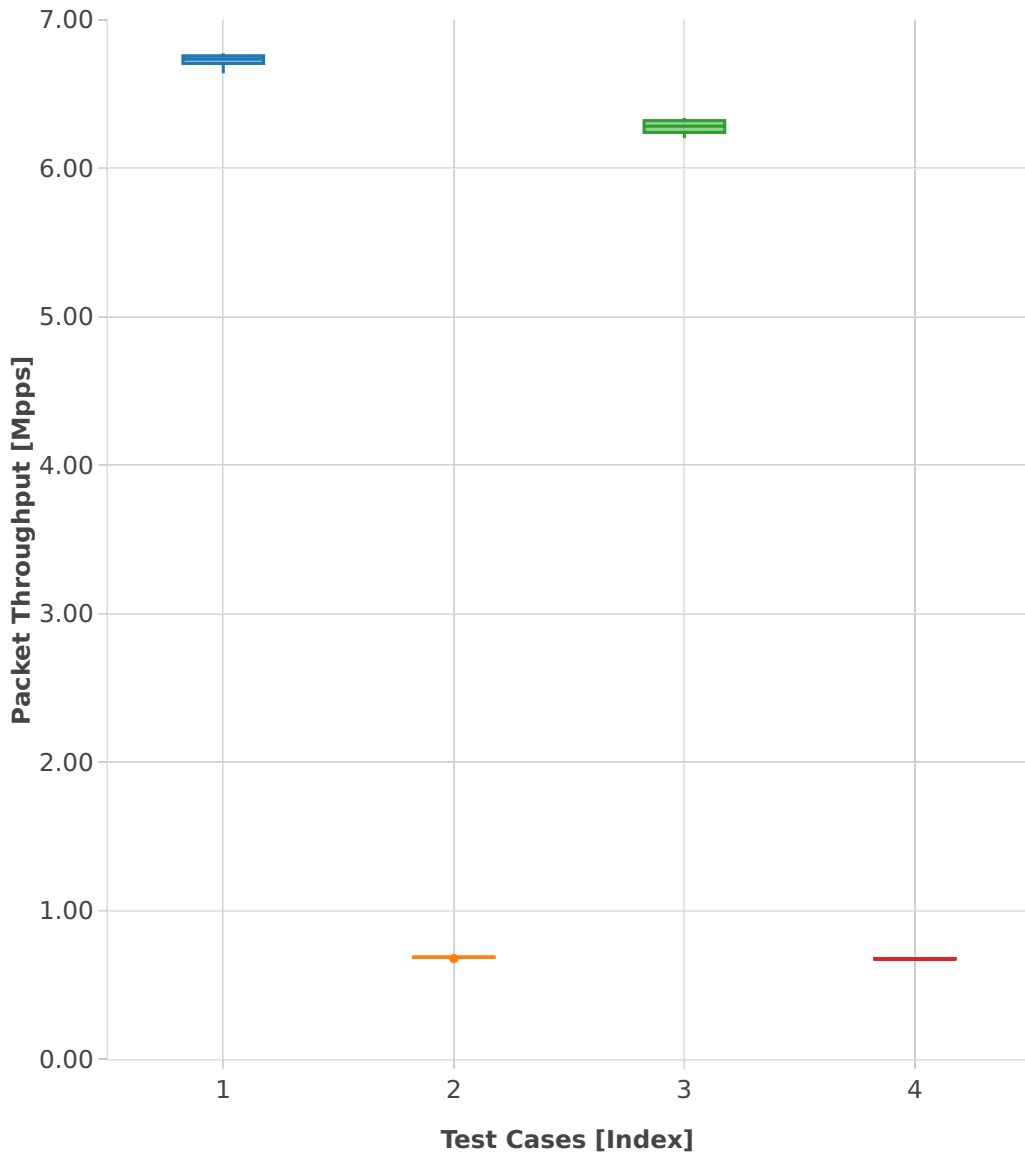

Throughput: ipsec-3n-hsw-xf710-64b-2t2c-base-ndr

- 1. (10 runs) ethip4ipsecbasetnl-ip4base-int-aes-gcm
- 2. (10 runs) ethip4ipsecbasetnl-ip4base-int-cbc-sha1
- 3. (08 runs) ethip4ipsecbasetnl-ip4base-tnl-aes-gcm
- 4. (08 runs) ethip4ipsecbasetnl-ip4base-tnl-cbc-sha1