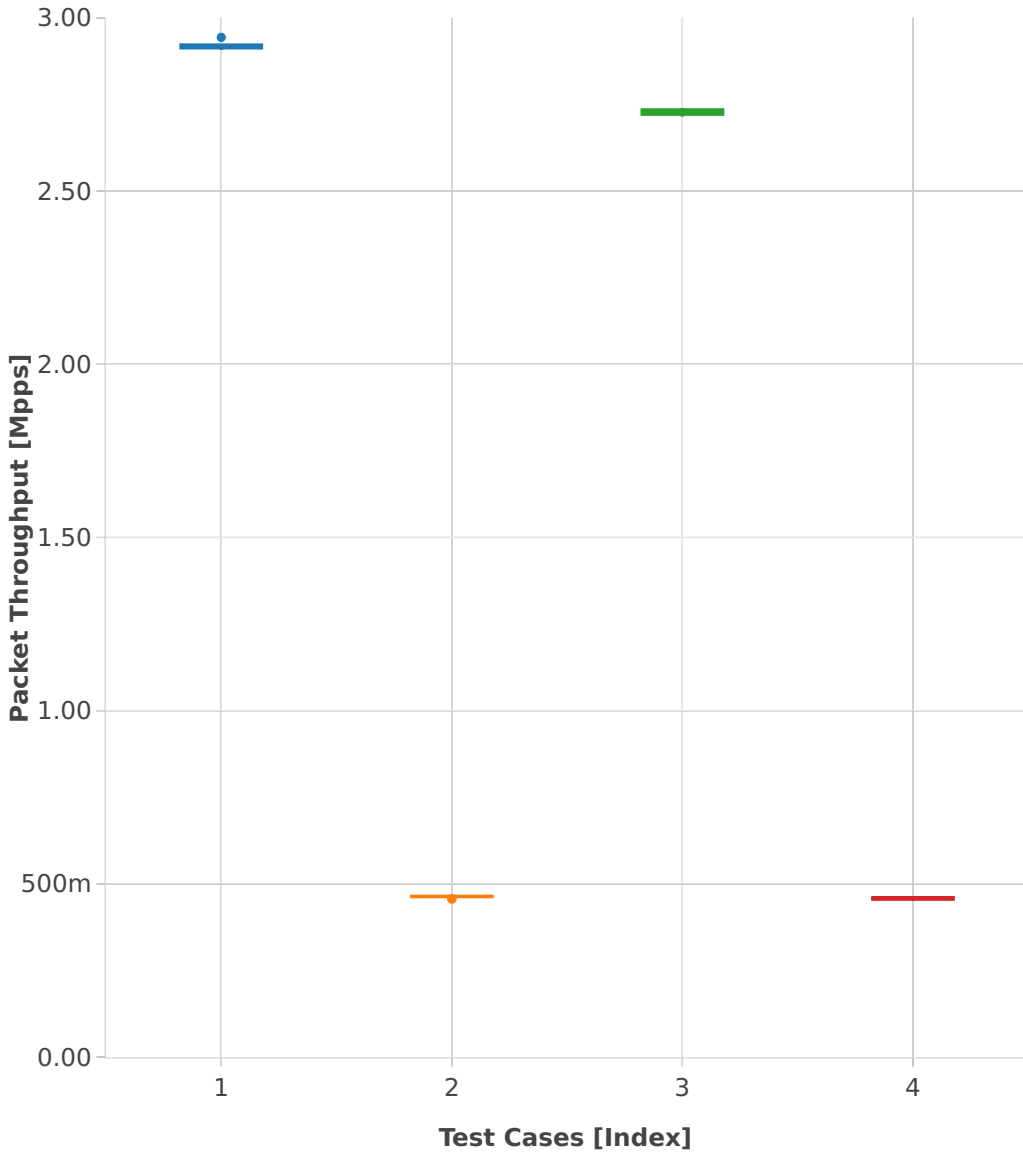

Throughput: ipsec-3n-hsw-xf710-64b-1t1c-sw-pdr

- 1. (08 runs) ethip4ipsecbasetnsw-ip4base-int-aes-gcm
- 2. (10 runs) ethip4ipsecbasetnsw-ip4base-int-cbc-sha1
- 3. (10 runs) ethip4ipsecbasetnsw-ip4base-tnl-aes-gcm
- 4. (08 runs) ethip4ipsecbasetnsw-ip4base-tnl-cbc-sha1