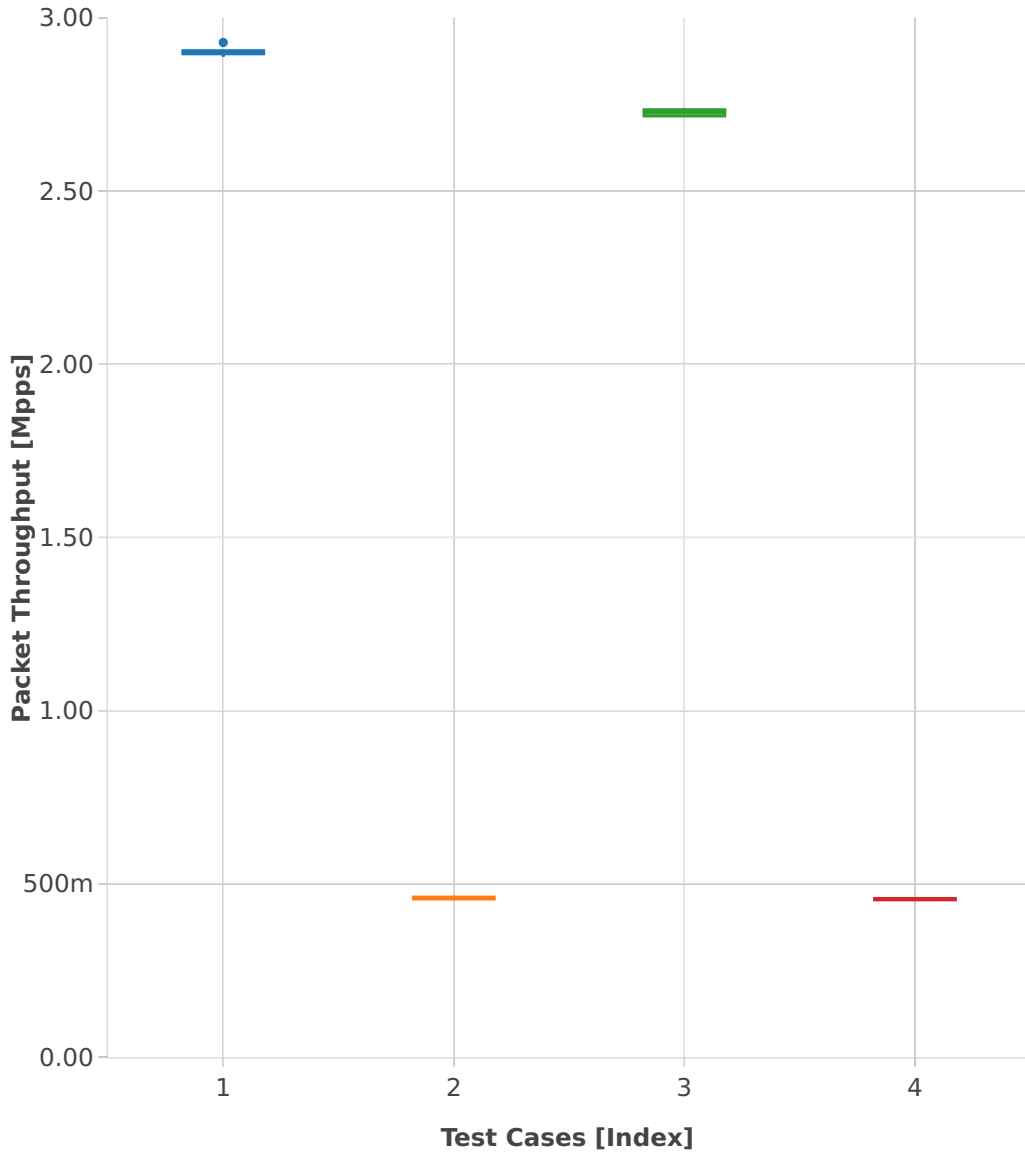

Throughput: ipsec-3n-hsw-xf710-64b-1t1c-sw-ndr

- 1. (08 runs) ethip4ipsecbasetnsw-ip4base-int-aes-gcm
- 2. (10 runs) ethip4ipsecbasetnsw-ip4base-int-cbc-sha1
- 3. (10 runs) ethip4ipsecbasetnsw-ip4base-tnl-aes-gcm
- 4. (08 runs) ethip4ipsecbasetnsw-ip4base-tnl-cbc-sha1