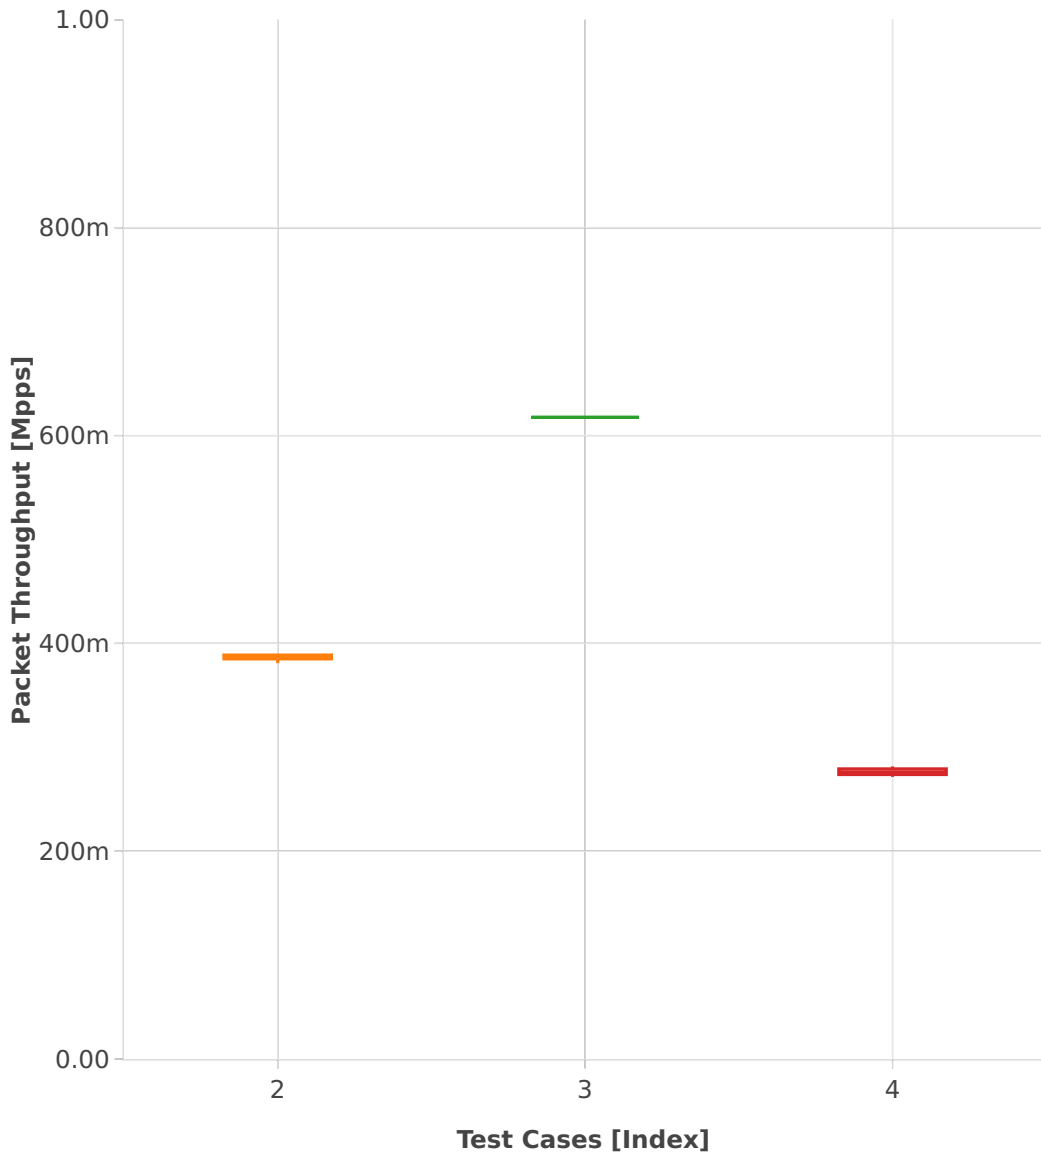

Throughput: ipsec-3n-hsw-xl710-64b-1t1c-scale-pdr

- 1. (01 run) ethip4ipsecscale1000tnl-ip4base-int-aes-gcm
- 2. (00 run) ethip4ipsecscale1000tnl-ip4base-int-cbc-sha1
- 3. (10 runs) ethip4ipsecscale1000tnl-ip4base-tnl-aes-gcm
- 4. (10 runs) ethip4ipsecscale1000tnl-ip4base-tnl-cbc-sha1