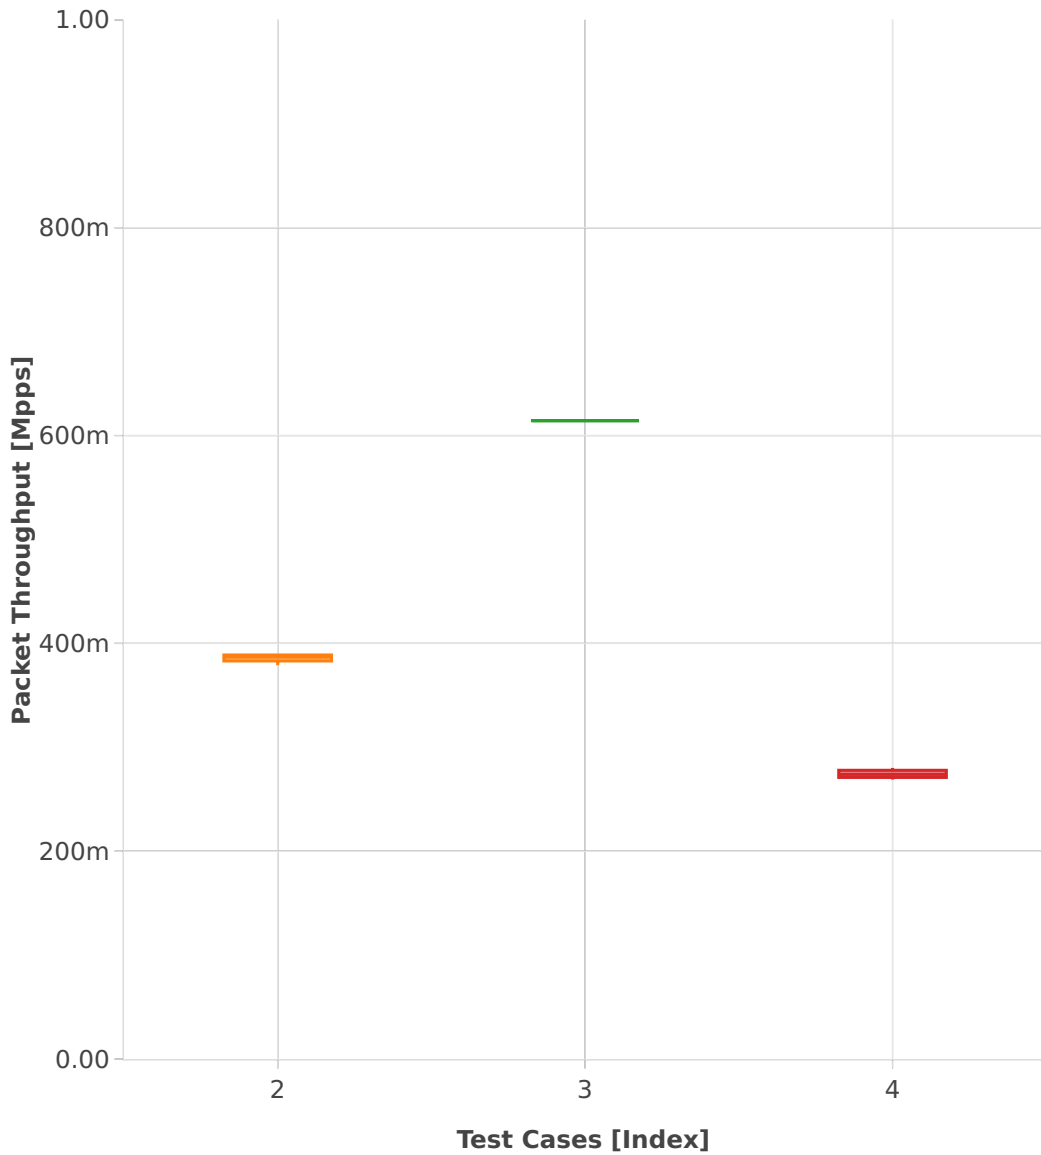

Throughput: ipsec-3n-hsw-xl710-64b-1t1c-scale-ndr

- 1. (01 run) ethip4ipsecscale1000tnl-ip4base-int-aes-gcm
- 2. (00 run) ethip4ipsecscale1000tnl-ip4base-int-cbc-sha1
- 3. (10 runs) ethip4ipsecscale1000tnl-ip4base-tnl-aes-gcm
- 4. (10 runs) ethip4ipsecscale1000tnl-ip4base-tnl-cbc-sha1