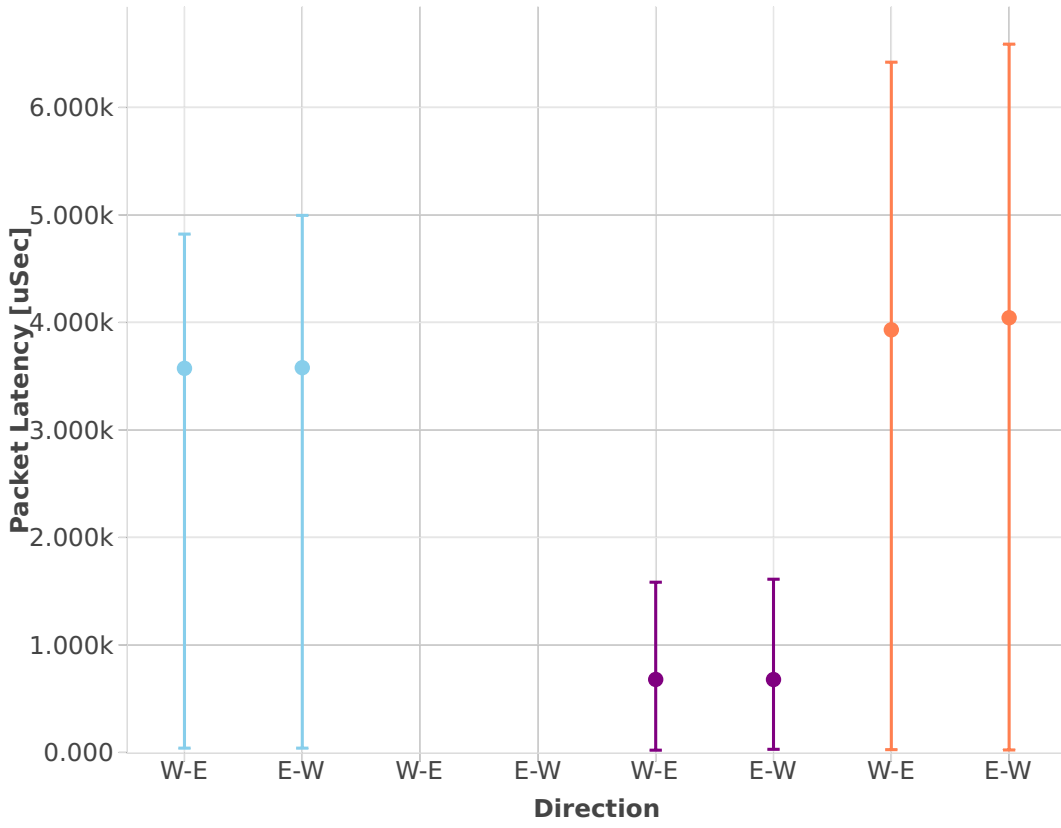

Latency: ipsec-3n-hsw-xf710-64b-1t1c-scale-ndr

- ethip4ipsecscale1000tnl-ip4base-tnl-aes-gcm
- ethip4ipsecscale1000tnl-ip4base-int-aes-gcm
- ethip4ipsecscale1000tnl-ip4base-int-cbc-sha1
- ethip4ipsecscale1000tnl-ip4base-tnl-cbc-sha1