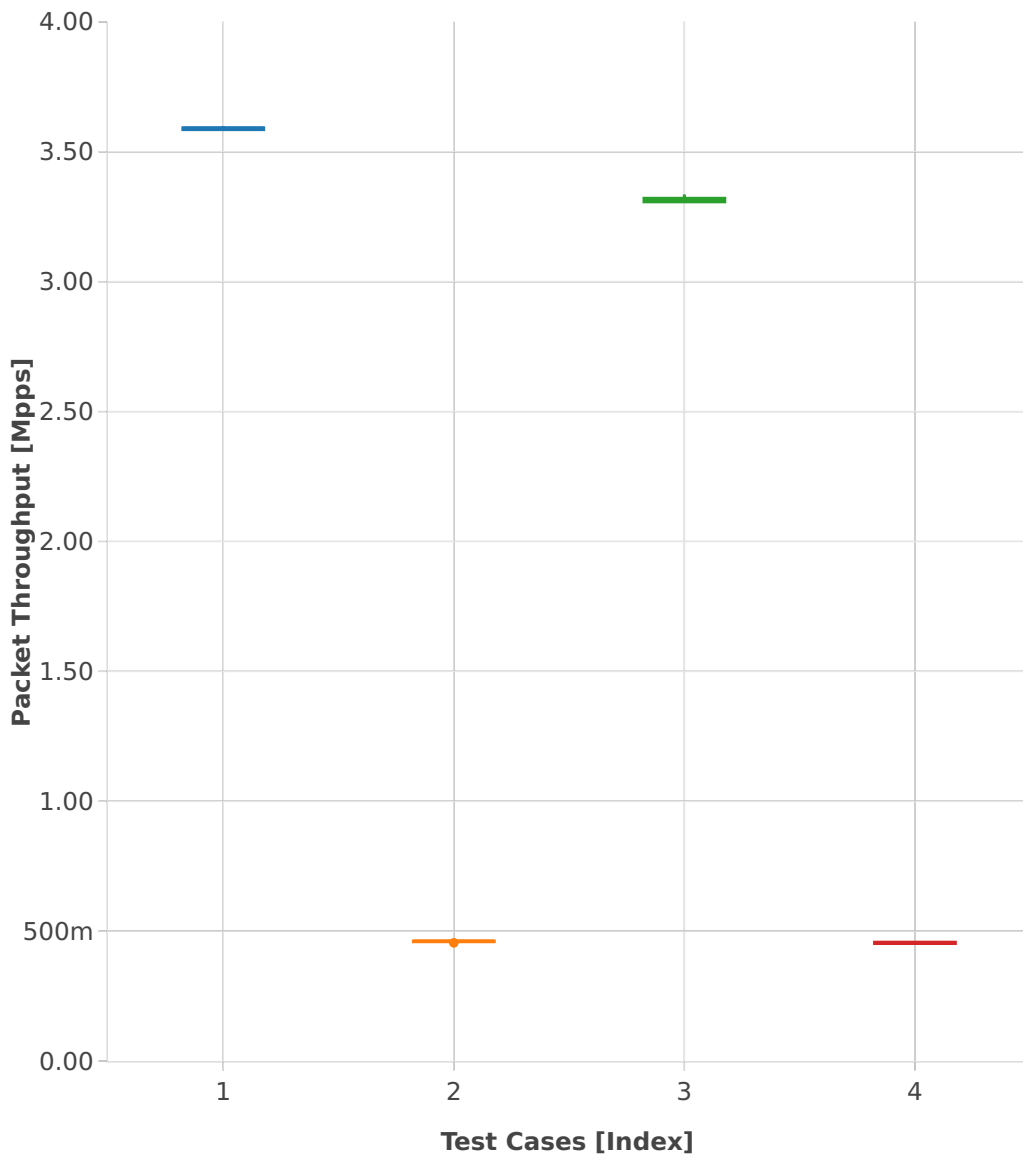

Throughput: ipsec-3n-hsw-xf710-64b-1t1c-base-ndr

- 1. (10 runs) ethip4ipsecbasetnl-ip4base-int-aes-gcm
- 2. (10 runs) ethip4ipsecbasetnl-ip4base-int-cbc-sha1
- 3. (08 runs) ethip4ipsecbasetnl-ip4base-tnl-aes-gcm
- 4. (07 runs) ethip4ipsecbasetnl-ip4base-tnl-cbc-sha1