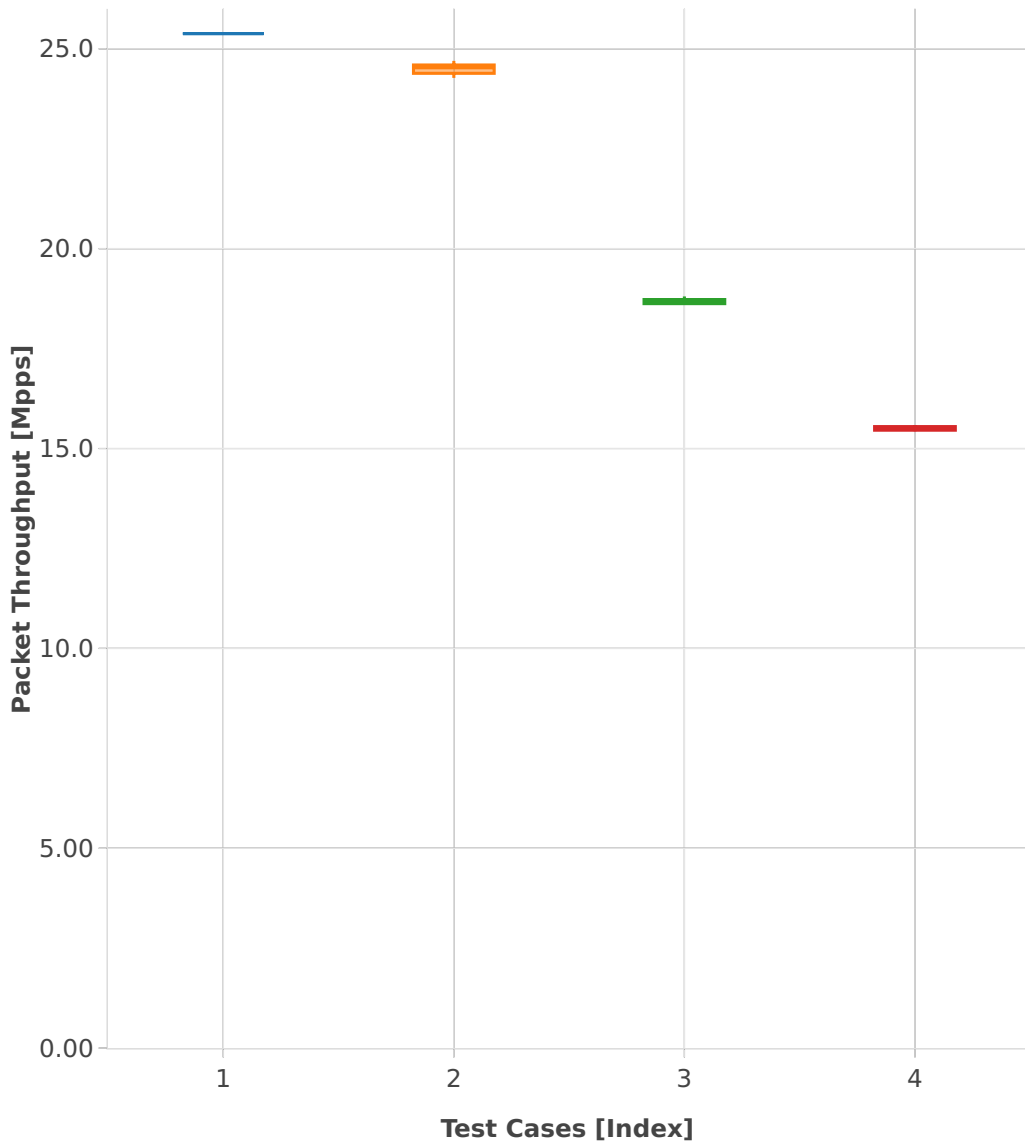

Throughput: ip6-3n-skx-x710-78b-4t2c-base_and_scale-pdr

- 1. (10 runs) ethip6-ip6base
- 2. (10 runs) ethip6-ip6scale20k
- 3. (10 runs) ethip6-ip6scale200k
- 4. (10 runs) ethip6-ip6scale2m