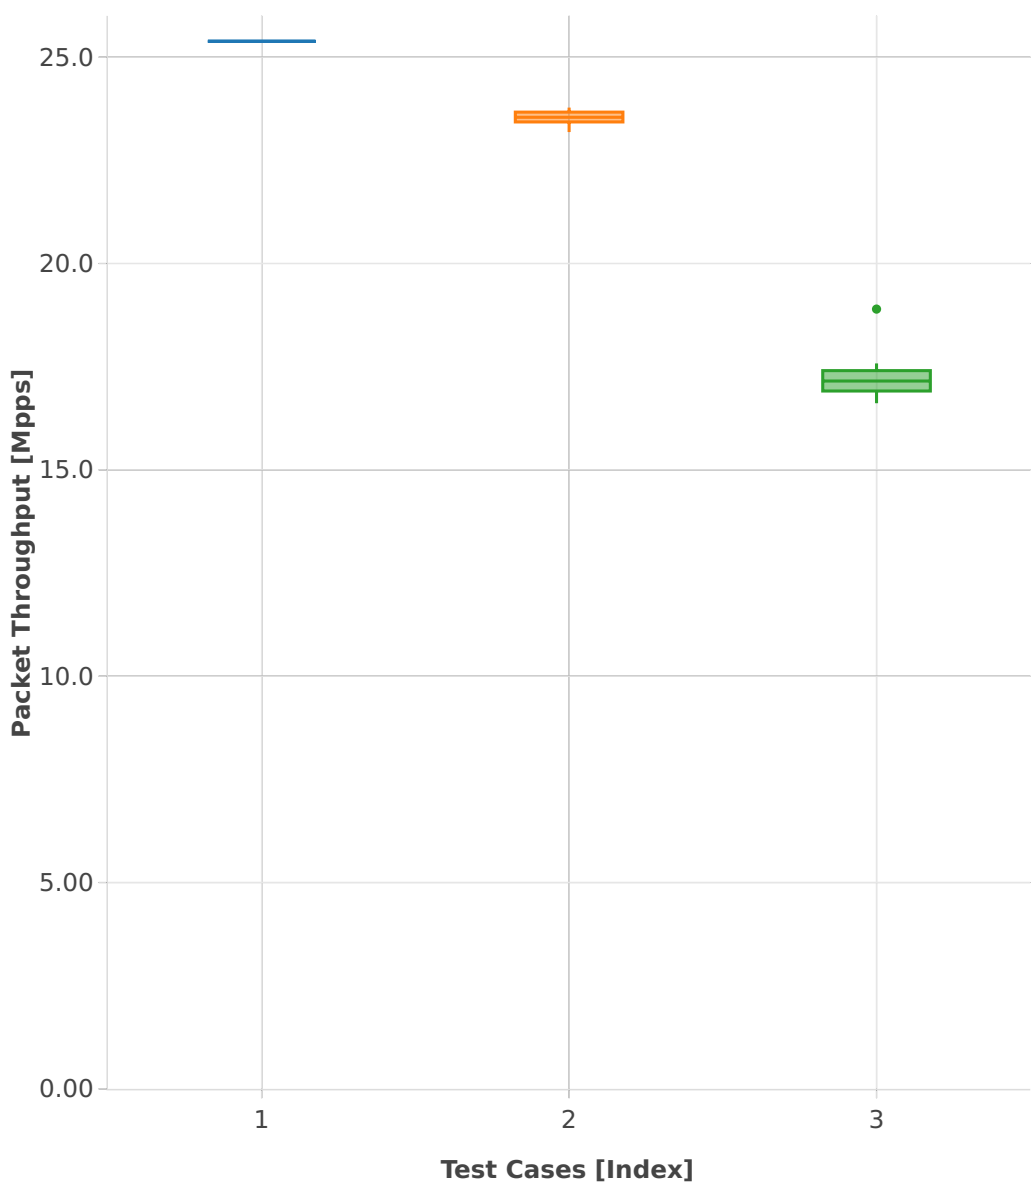

Throughput: ip6-3n-skx-x710-78b-4t2c-base_and_features-ndr

- 1. (10 runs) ethip6-ip6base
- 2. (10 runs) ethip6-ip6base-copwhlbase
- 3. (10 runs) ethip6-ip6base-iaclbase